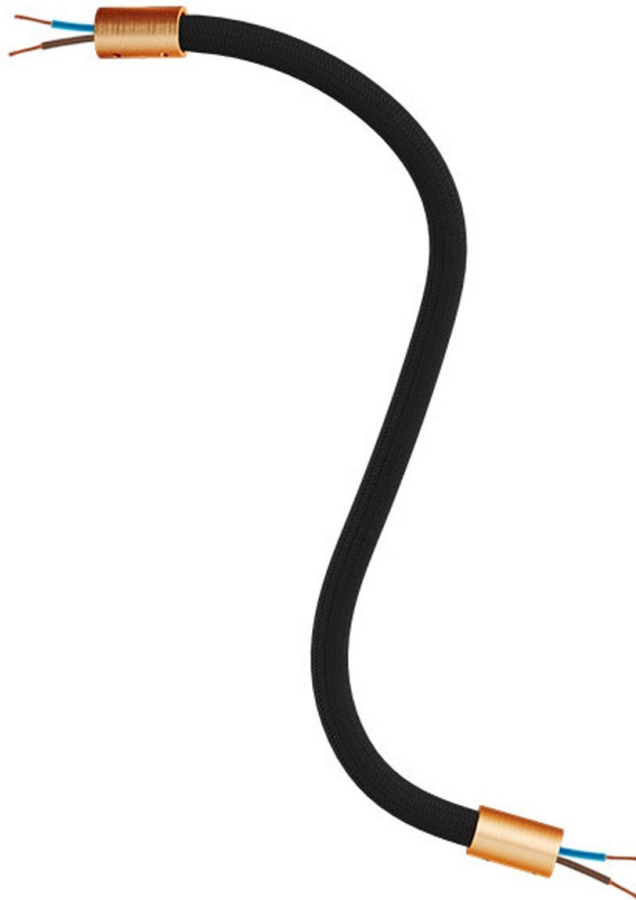

Reference: KFLEX30RASRM04  
EAN13: 8050997087371

## Product title:

Kit Creative Flex flexible tube covered in Black RM04 fabric with metal terminals

## Product attributes:

Finish: Matt White, Black, Brushed titanium, Brushed copper, Brushed bronze  
Length: 30 cm, 60 cm, 90 cm

## Product image:

**Product price:**

\$24.80 tax included

**Product short description:**

And they lived flexible ever after

FLEX, the flexible tube covered in black fabric, is ideal to create single and multi-fall pendant lamps inspired to the most inspired by the most imaginative ideas, yours.