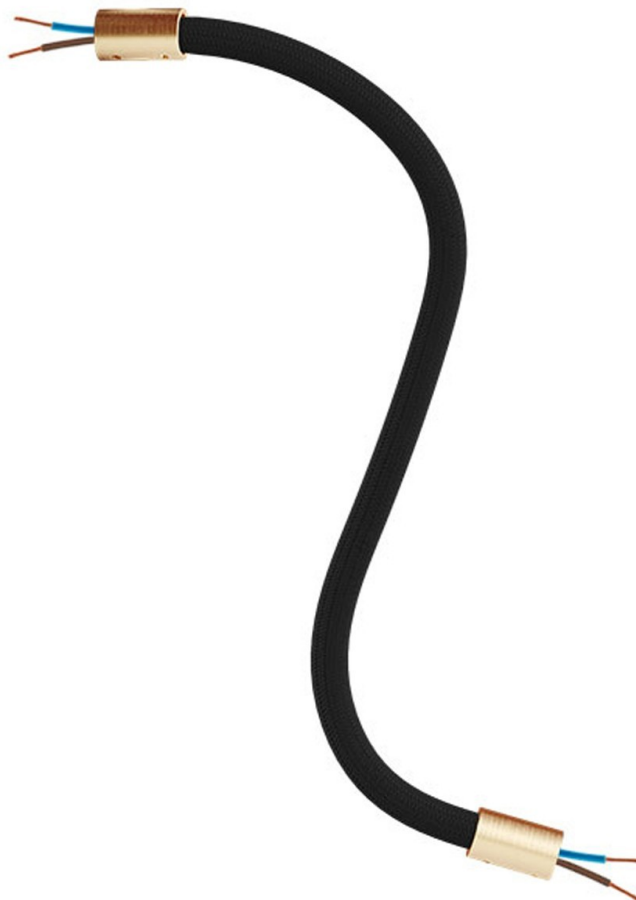

Reference: KFLEX30OTSRM04
EAN13: 8050997087821

Product title:

Kit Creative Flex flexible tube covered in Black RM04 fabric with metal terminals

Product attributes:

Finish: Matt White, Black, Brushed titanium, Brushed copper, Brushed bronze
Length: 30 cm, 60 cm, 90 cm

Product image:

Product price:

\$24.80 tax included

Product short description:

And they lived flexible ever after

FLEX, the flexible tube covered in black fabric, is ideal to create single and multi-fall pendant lamps inspired to the most inspired by the most imaginative ideas, yours.

Be creative and design your own lighting system

With FLEX, the adjustable flexible tube with terminal available in 5 finishes (white, black and three brushed), you can change your lighting system as and when you like.

Flex includes:

2 terminals

6 grains 3 mm

2 isostops

2 washers

2 nuts

2 x M10 threads

Allen key for fastening.