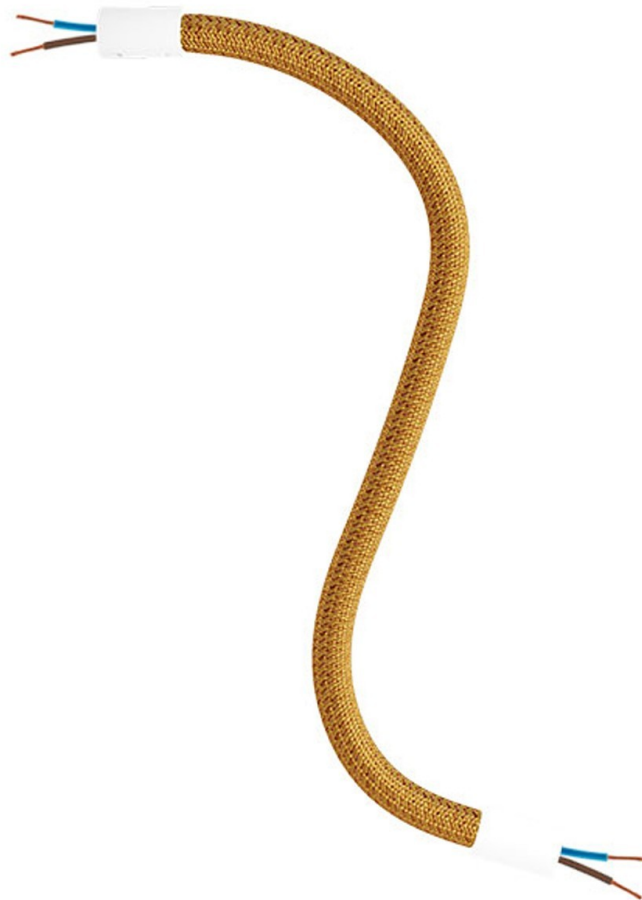

## Product title:

Kit Creative Flex flexible tube covered in Bronze RM73 fabric with metal terminals

## Product attributes:

Finish: Matt White, Black, Brushed titanium, Brushed copper, Brushed bronze

Length: 30 cm, 60 cm, 90 cm

## Product image:

**Product price:**

\$24.80 tax included

**Product short description:**

And they lived flexible ever after

FLEX, the flexible tube covered in bronze fabric, is ideal to create single and multi-fall pendant lamps inspired to the most inspired by the most imaginative ideas, yours.

Made in Italy

**ATTENTION NOT FRAGILE!** To keep the shape of your lamp bend FLEX at will with strong torsions

**Product features:**

Fabric: Rayon

Maincolor: Yellow

Pattern: Solid

**Product gallery:**