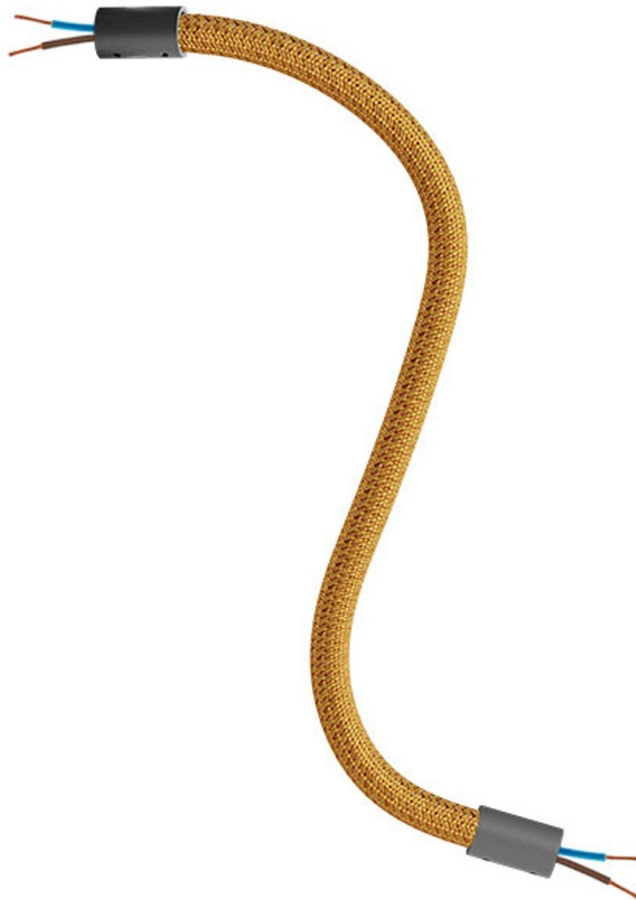

Reference: KFLEX30VNRM73

EAN13: 8050997086930

Product title:

Kit Creative Flex flexible tube covered in Bronze RM73 fabric with metal terminals

Product attributes:

Finish: Matt White, Black, Brushed titanium, Brushed copper, Brushed bronze

Length: 30 cm, 60 cm, 90 cm

Product image:

Product price:

\$24.80 tax included

Product short description:

And they lived flexible ever after

FLEX, the flexible tube covered in bronze fabric, is ideal to create single and multi-fall pendant lamps inspired to the most inspired by the most imaginative ideas, yours.

Flex includes:

2 terminals

6 grains 3 mm

2 isostops

2 washers

2 nuts

2 x M10 threads

Allen key for fastening.

Made in Italy

ATTENTION NOT FRAGILE! To keep the shape of your lamp bend FLEX at will with strong torsions

Product features:

Fabric: Rayon
Maincolor: Yellow
Pattern: Solid

Product gallery: