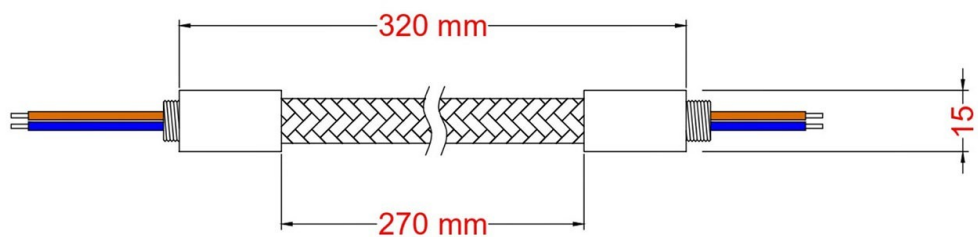

Reference: KFLEX30RASRM73
EAN13: 8050997087388

Product title:

Kit Creative Flex flexible tube covered in Bronze RM73 fabric with metal terminals

Product attributes:

Finish: Matt White, Black, Brushed titanium, Brushed copper, Brushed bronze
Length: 30 cm, 60 cm, 90 cm

Product image: