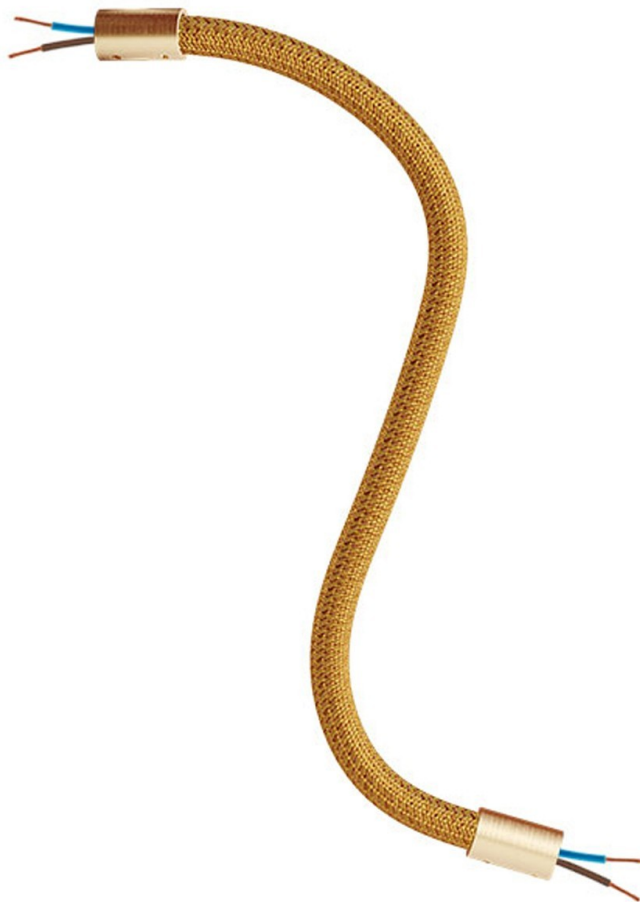

Reference: KFLEX30OTSRM73
EAN13: 8050997087838

Product title:

Kit Creative Flex flexible tube covered in Bronze RM73 fabric with metal terminals

Product attributes:

Finish: Matt White, Black, Brushed titanium, Brushed copper, Brushed bronze
Length: 30 cm, 60 cm, 90 cm

Product image:

Product price:

\$24.80 tax included

Product short description:

And they lived flexible ever after

FLEX, the flexible tube covered in bronze fabric, is ideal to create single and multi-fall pendant lamps inspired to the most inspired by the most imaginative ideas, yours.

Be creative and design your own lighting system

With FLEX, the adjustable flexible tube with terminal available in 5 finishes (white, black and three brushed), you can change your lighting system as and when you like.

Made in Italy

ATTENTION NOT FRAGILE! To keep the shape of your lamp bend FLEX at will with strong torsions

Product features:

Fabric: Rayon
Maincolor: Yellow
Pattern: Solid

Product gallery: