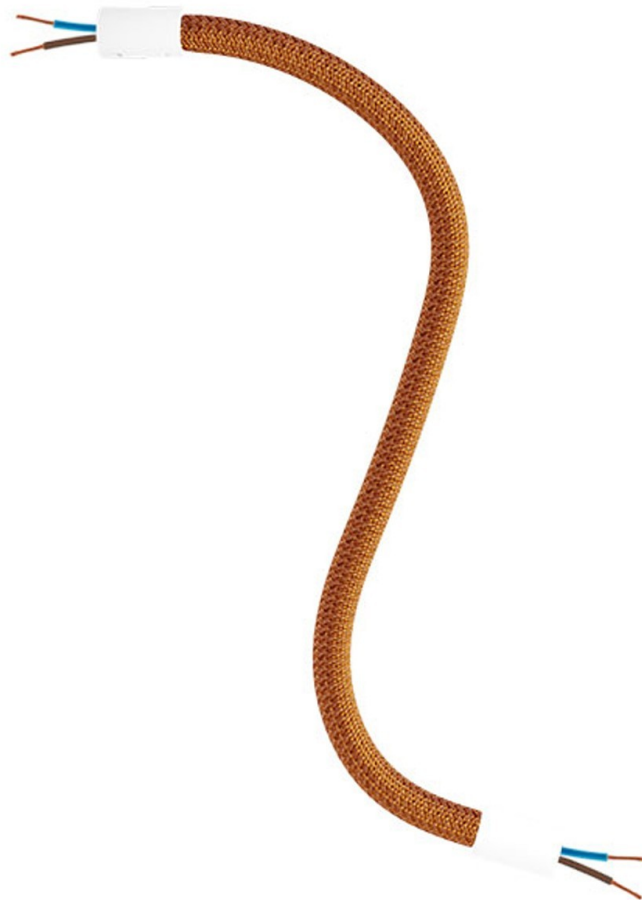

## Product title:

Kit Creative Flex flexible tube covered in Copper RM74 fabric with metal terminals

## Product attributes:

Finish: Matt White, Black, Brushed titanium, Brushed copper, Brushed bronze

Length: 30 cm, 60 cm, 90 cm

## Product image:

**Product price:**

\$24.80 tax included

**Product short description:**

And they lived flexible ever after

FLEX, the flexible tube covered in copper fabric, is ideal to create single and multi-fall pendant lamps inspired to the most inspired by the most imaginative ideas, yours.

Made in Italy

**ATTENTION NOT FRAGILE!** To keep the shape of your lamp bend FLEX at will with strong torsions

**Product features:**

Fabric: Rayon

Maincolor: Brown

Pattern: Solid

**Product gallery:**