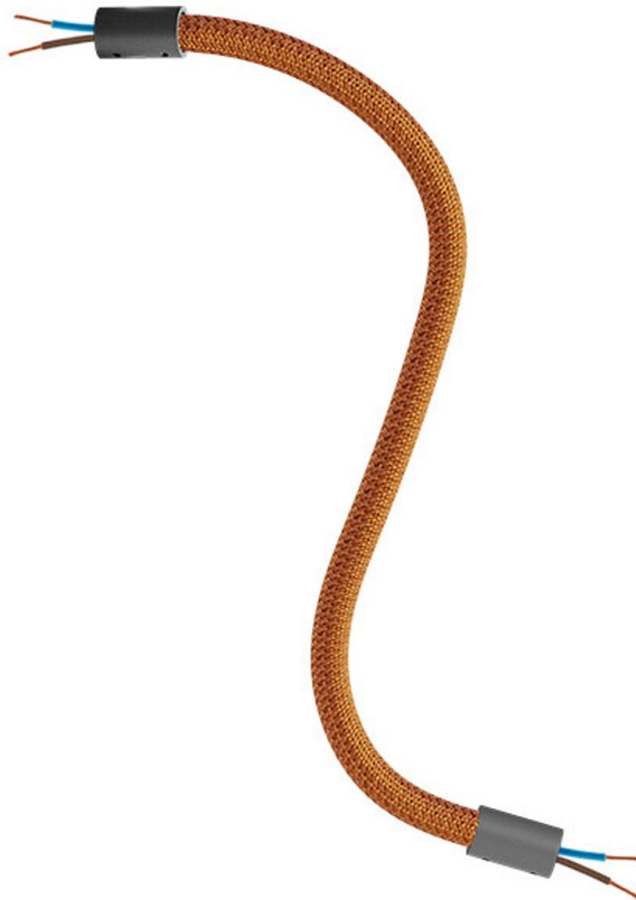

Reference: KFLEX30VNRM74

EAN13: 8050997086947

Product title:

Kit Creative Flex flexible tube covered in Copper RM74 fabric with metal terminals

Product attributes:

Finish: Matt White, Black, Brushed titanium, Brushed copper, Brushed bronze

Length: 30 cm, 60 cm, 90 cm

Product image:

Product price:

\$24.80 tax included

Product short description:

And they lived flexible ever after

FLEX, the flexible tube covered in copper fabric, is ideal to create single and multi-fall pendant lamps inspired to the most inspired by the most imaginative ideas, yours.

Be creative and design your own lighting system

With FLEX, the adjustable flexible tube with terminal available in 5 finishes (white, black and three brushed), you can change your lighting system as and when you like.

Made in Italy

ATTENTION NOT FRAGILE! To keep the shape of your lamp bend FLEX at will with strong torsions

Product features:

Fabric: Rayon

Maincolor: Brown

Pattern: Solid

Product gallery: