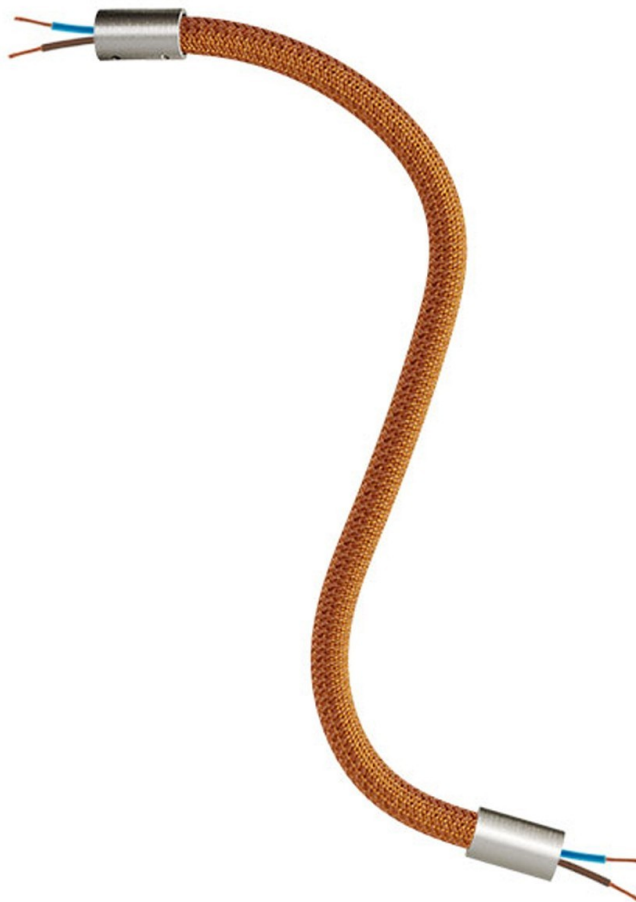

## Product title:

Kit Creative Flex flexible tube covered in Copper RM74 fabric with metal terminals

## Product attributes:

Finish: Matt White, Black, Brushed titanium, Brushed copper, Brushed bronze

Length: 30 cm, 60 cm, 90 cm

## Product image:

**Product price:**

\$24.80 tax included

**Product short description:**

And they lived flexible ever after

FLEX, the flexible tube covered in copper fabric, is ideal to create single and multi-fall pendant lamps inspired to the most inspired by the most imaginative ideas, yours.

Be creative and design your own lighting system

With FLEX, the adjustable flexible tube with terminal available in 5 finishes (white, black and three brushed), you can change your lighting system as and when you like.