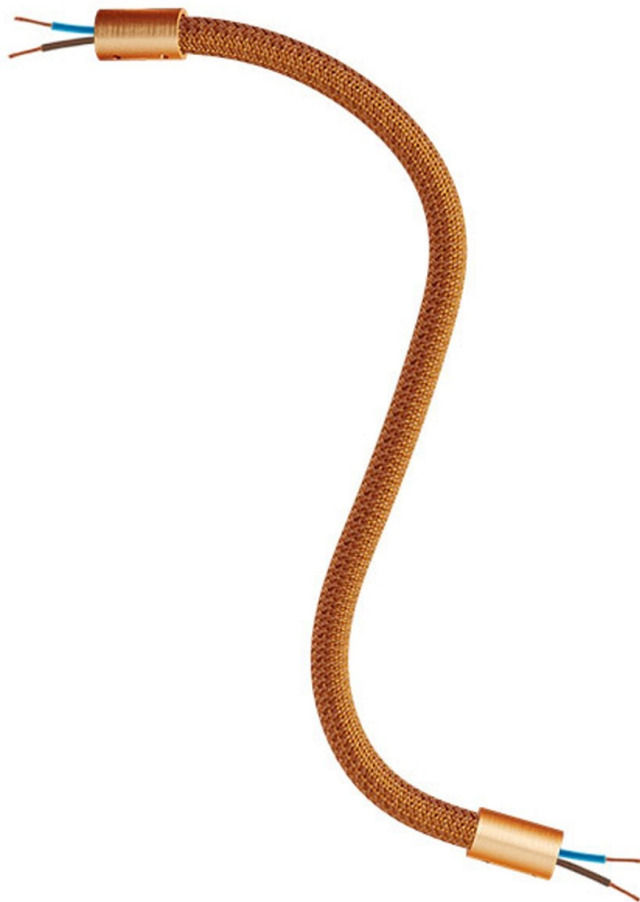

Reference: KFLEX30RASRM74  
EAN13: 8050997087395

## Product title:

Kit Creative Flex flexible tube covered in Copper RM74 fabric with metal terminals

## Product attributes:

Finish: Matt White, Black, Brushed titanium, Brushed copper, Brushed bronze  
Length: 30 cm, 60 cm, 90 cm

## Product image:

**Product price:**

\$24.80 tax included

**Product short description:**

And they lived flexible ever after

FLEX, the flexible tube covered in copper fabric, is ideal to create single and multi-fall pendant lamps inspired to the most inspired by the most imaginative ideas, yours.