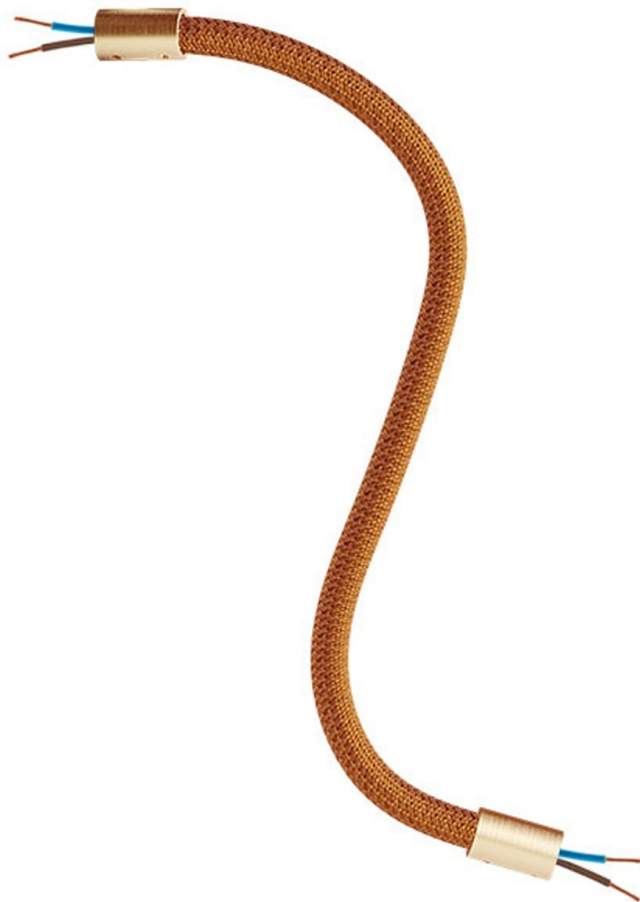

Reference: KFLEX30OTSRM74
EAN13: 8050997087845

Product title:

Kit Creative Flex flexible tube covered in Copper RM74 fabric with metal terminals

Product attributes:

Finish: Matt White, Black, Brushed titanium, Brushed copper, Brushed bronze
Length: 30 cm, 60 cm, 90 cm

Product image:

Product price:

\$24.80 tax included

Product short description:

And they lived flexible ever after

FLEX, the flexible tube covered in copper fabric, is ideal to create single and multi-fall pendant lamps inspired to the most inspired by the most imaginative ideas, yours.

Be creative and design your own lighting system

With FLEX, the adjustable flexible tube with terminal available in 5 finishes (white, black and three brushed), you can change your lighting system as and when you like.

Made in Italy

ATTENTION NOT FRAGILE! To keep the shape of your lamp bend FLEX at will with strong torsions

Product features:

Fabric: Rayon

Maincolor: Brown

Pattern: Solid

Product gallery: