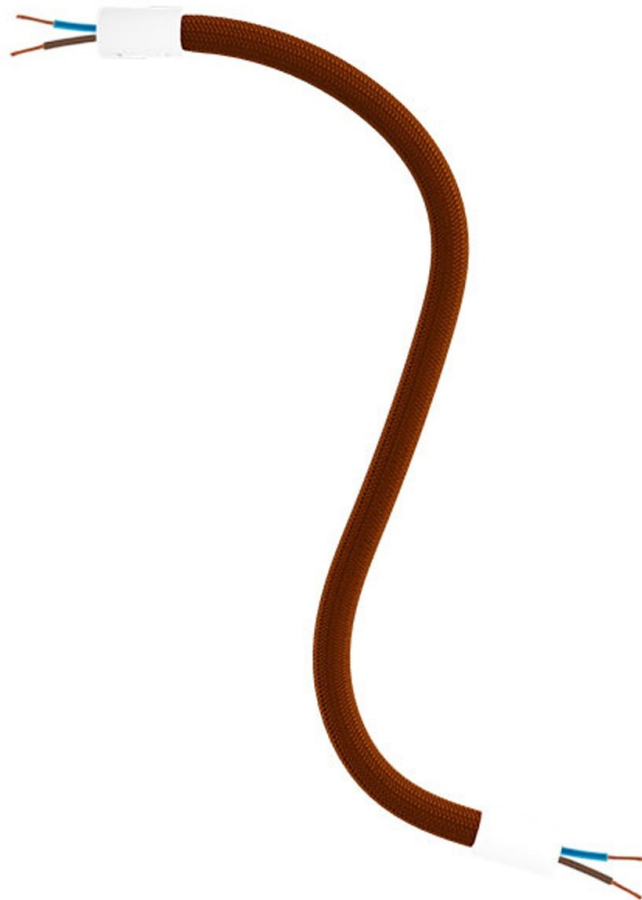

Reference: KFLEX30VBORM13

EAN13: 8050997086503

Product title:

Kit Creative Flex flexible tube covered in Brown RM13 fabric with metal terminals

Product attributes:

Finish: Matt White, Black, Brushed titanium, Brushed copper, Brushed bronze

Length: 30 cm, 60 cm, 90 cm

Product image:

Product price:

\$24.80 tax included

Product short description:

And they lived flexible ever after

FLEX, the flexible tube covered in brown fabric, is ideal to create single and multi-fall pendant lamps inspired to the most inspired by the most imaginative ideas, yours.

Be creative and design your own lighting system

With FLEX, the adjustable flexible tube with terminal available in 5 finishes (white, black and three brushed), you can change your lighting system as and when you like.

Made in Italy

ATTENTION NOT FRAGILE! To keep the shape of your lamp bend FLEX at will with strong torsions

Product features:

Fabric: Rayon

Maincolor: Brown

Pattern: Solid

Product gallery: