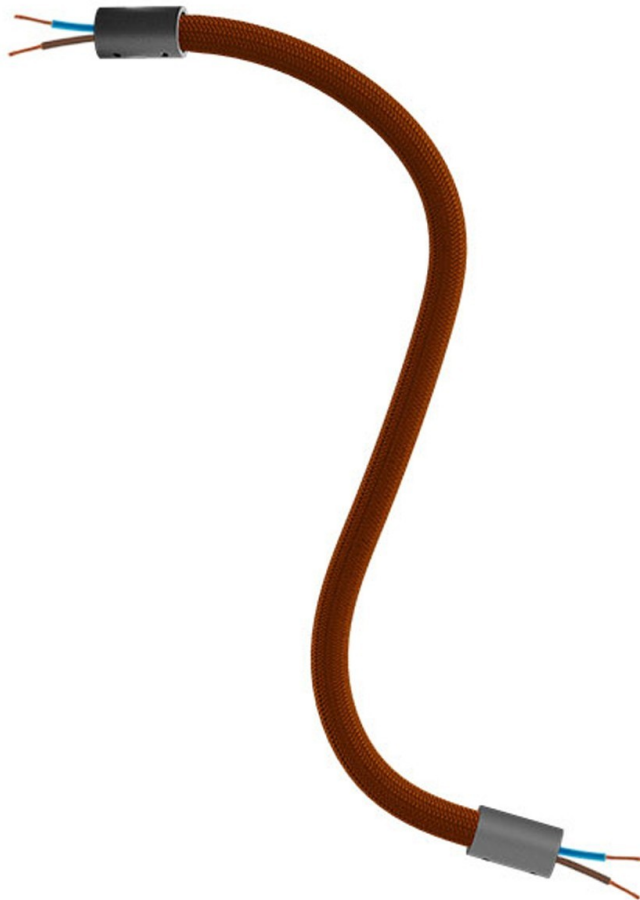

Reference: KFLEX30VNRM13

EAN13: 8050997086954

Product title:

Kit Creative Flex flexible tube covered in Brown RM13 fabric with metal terminals

Product attributes:

Finish: Matt White, Black, Brushed titanium, Brushed copper, Brushed bronze

Length: 30 cm, 60 cm, 90 cm

Product image:

Product price:

\$24.80 tax included

Product short description:

And they lived flexible ever after

FLEX, the flexible tube covered in brown fabric, is ideal to create single and multi-fall pendant lamps inspired to the most inspired by the most imaginative ideas, yours.

Be creative and design your own lighting system

With FLEX, the adjustable flexible tube with terminal available in 5 finishes (white, black and three brushed), you can change your lighting system as and when you like.

Made in Italy

ATTENTION NOT FRAGILE! To keep the shape of your lamp bend FLEX at will with strong torsions

Product features:

Fabric: Rayon

Maincolor: Brown

Pattern: Solid

Product gallery: