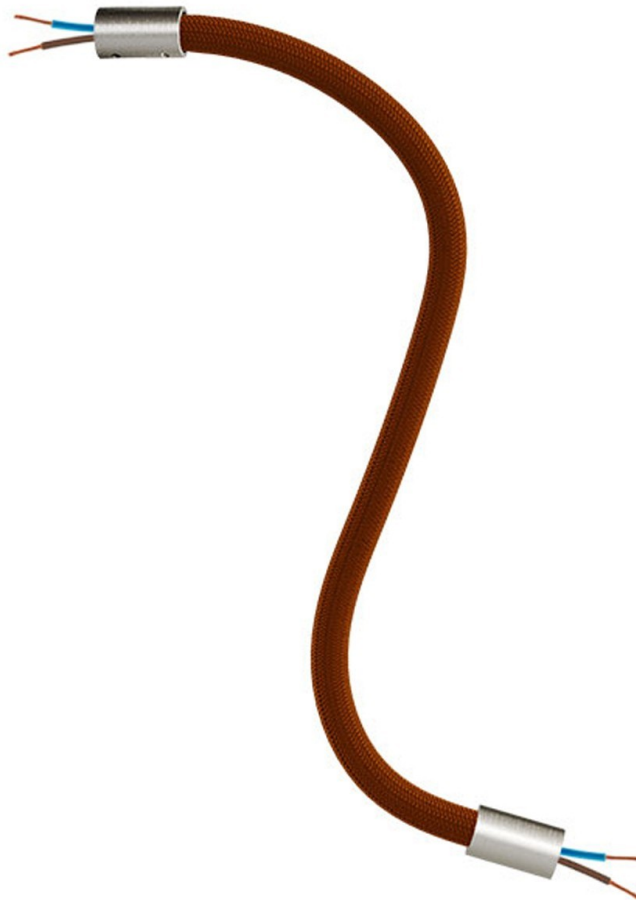

Reference: KFLEX30TISRM13

EAN13: 8050997086053

Product title:

Kit Creative Flex flexible tube covered in Brown RM13 fabric with metal terminals

Product attributes:

Finish: Matt White, Black, Brushed titanium, Brushed copper, Brushed bronze

Length: 30 cm, 60 cm, 90 cm

Product image:

Product price:

\$24.80 tax included

Product short description:

And they lived flexible ever after

FLEX, the flexible tube covered in brown fabric, is ideal to create single and multi-fall pendant lamps inspired to the most inspired by the most imaginative ideas, yours.

Be creative and design your own lighting system

With FLEX, the adjustable flexible tube with terminal available in 5 finishes (white, black and three brushed), you can change your lighting system as and when you like.

Made in Italy

ATTENTION NOT FRAGILE! To keep the shape of your lamp bend FLEX at will with strong torsions

Product features:

Fabric: Rayon

Maincolor: Brown

Pattern: Solid

Product gallery: