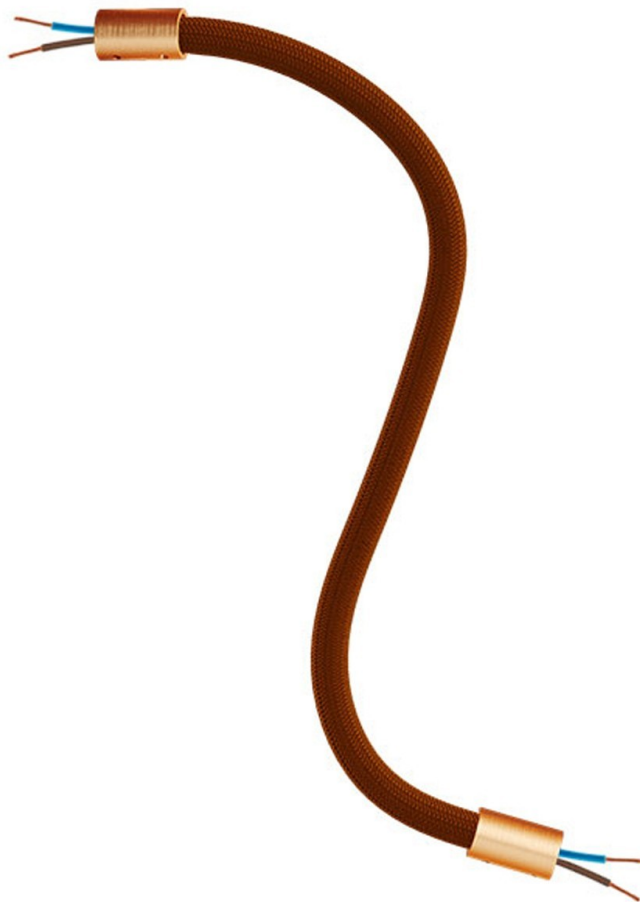

Reference: KFLEX30RASRM13  
EAN13: 8050997087401

## Product title:

Kit Creative Flex flexible tube covered in Brown RM13 fabric with metal terminals

## Product attributes:

Finish: Matt White, Black, Brushed titanium, Brushed copper, Brushed bronze  
Length: 30 cm, 60 cm, 90 cm

## Product image:

**Product price:**

\$24.80 tax included

**Product short description:**

And they lived flexible ever after

FLEX, the flexible tube covered in brown fabric, is ideal to create single and multi-fall pendant lamps inspired to the most inspired by the most imaginative ideas, yours.