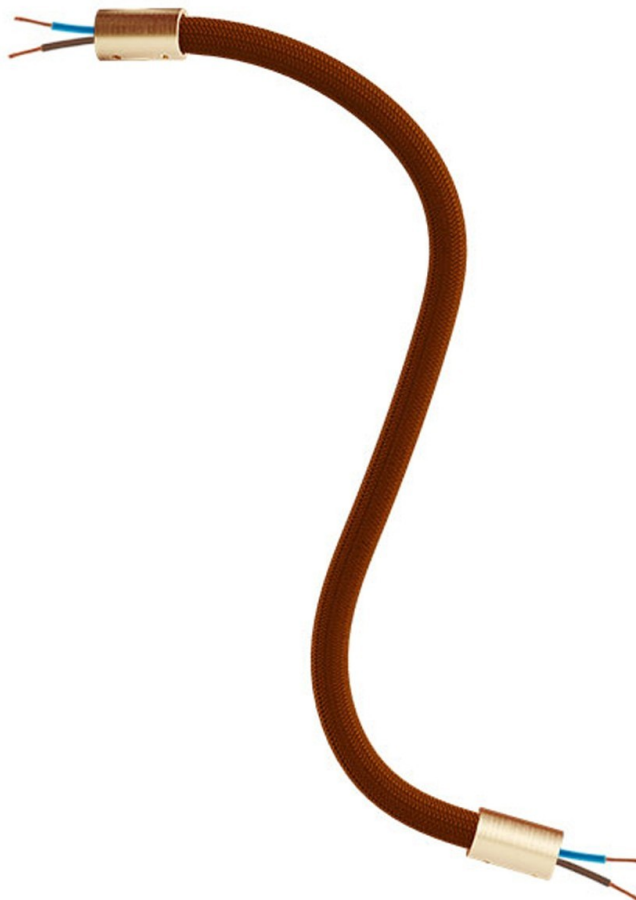

Reference: KFLEX30OTSRM13
EAN13: 8050997087852

Product title:

Kit Creative Flex flexible tube covered in Brown RM13 fabric with metal terminals

Product attributes:

Finish: Matt White, Black, Brushed titanium, Brushed copper, Brushed bronze
Length: 30 cm, 60 cm, 90 cm

Product image:

Product price:

\$24.80 tax included

Product short description:

And they lived flexible ever after

FLEX, the flexible tube covered in brown fabric, is ideal to create single and multi-fall pendant lamps inspired to the most inspired by the most imaginative ideas, yours.

Be creative and design your own lighting system

With FLEX, the adjustable flexible tube with terminal available in 5 finishes (white, black and three brushed), you can change your lighting system as and when you like.

Made in Italy

ATTENTION NOT FRAGILE! To keep the shape of your lamp bend FLEX at will with strong torsions

Product features:

Fabric: Rayon

Maincolor: Brown

Pattern: Solid

Product gallery: