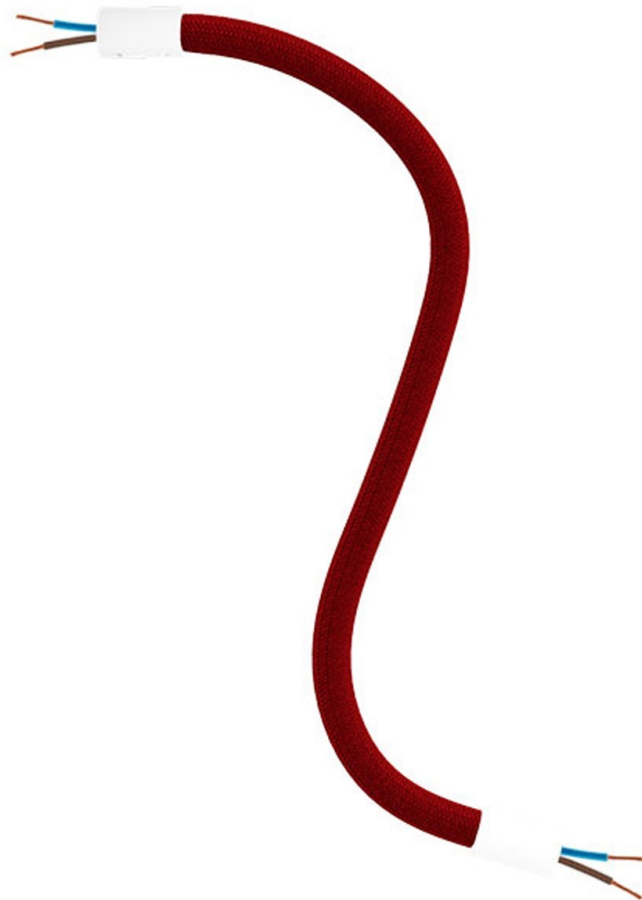

Reference: KFLEX30VBORM09

EAN13: 8050997086510

Product title:

Kit Creative Flex flexible tube covered in Red RM09 fabric with metal terminals

Product attributes:

Finish: Matt White, Black, Brushed titanium, Brushed copper, Brushed bronze

Length: 30 cm, 60 cm, 90 cm

Product image:

Product price:

\$24.80 tax included

Product short description:

And they lived flexible ever after

FLEX, the flexible tube covered in red fabric, is ideal to create single and multi-fall pendant lamps inspired to the most inspired by the most imaginative ideas, yours.

Be creative and design your own lighting system

With FLEX, the adjustable flexible tube with terminal available in 5 finishes (white, black and three brushed), you can change your lighting system as and when you like.

Made in Italy

ATTENTION NOT FRAGILE! To keep the shape of your lamp bend FLEX at will with strong torsions

Product features:

Fabric: Rayon
Maincolor: Red
Pattern: Solid

Product gallery: