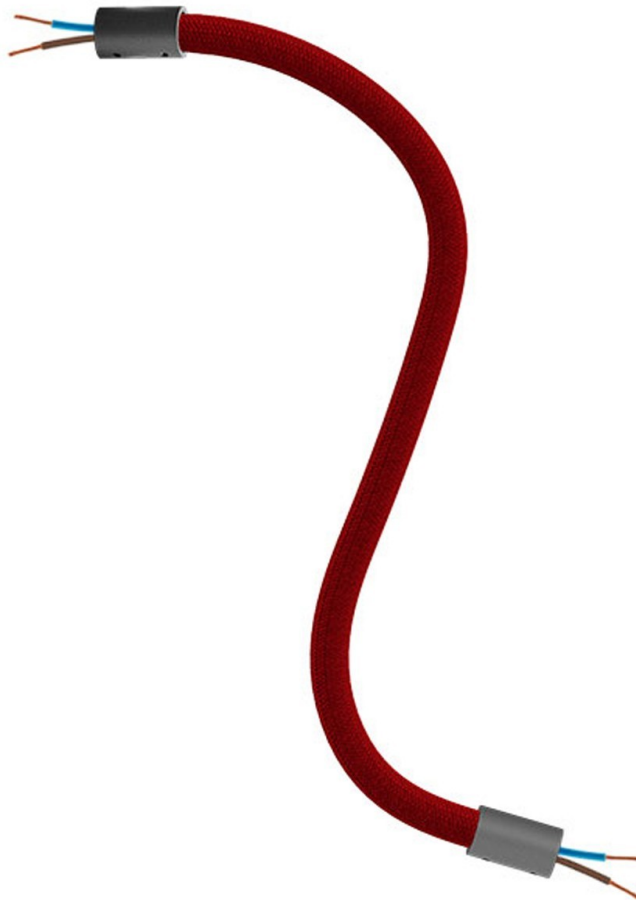

Reference: KFLEX30VNRM09

EAN13: 8050997086961

Product title:

Kit Creative Flex flexible tube covered in Red RM09 fabric with metal terminals

Product attributes:

Finish: Matt White, Black, Brushed titanium, Brushed copper, Brushed bronze

Length: 30 cm, 60 cm, 90 cm

Product image:

Product price:

\$24.80 tax included

Product short description:

And they lived flexible ever after

FLEX, the flexible tube covered in red fabric, is ideal to create single and multi-fall pendant lamps inspired to the most inspired by the most imaginative ideas, yours.

Be creative and design your own lighting system

With FLEX, the adjustable flexible tube with terminal available in 5 finishes (white, black and three brushed), you can change your lighting system as and when you like.

Made in Italy

ATTENTION NOT FRAGILE! To keep the shape of your lamp bend FLEX at will with strong torsions

Product features:

Fabric: Rayon
Maincolor: Red
Pattern: Solid

Product gallery: