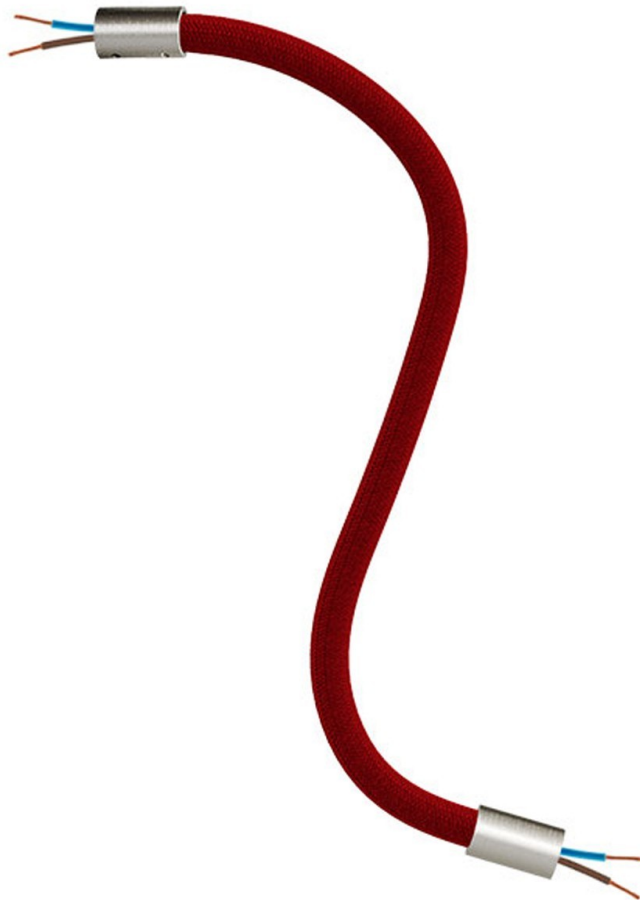

Reference: KFLEX30TISRM09
EAN13: 8050997086060

Product title:

Kit Creative Flex flexible tube covered in Red RM09 fabric with metal terminals

Product attributes:

Finish: Matt White, Black, Brushed titanium, Brushed copper, Brushed bronze
Length: 30 cm, 60 cm, 90 cm

Product image:

Product price:

\$24.80 tax included

Product short description:

And they lived flexible ever after

FLEX, the flexible tube covered in red fabric, is ideal to create single and multi-fall pendant lamps inspired to the most inspired by the most imaginative ideas, yours.

Be creative and design your own lighting system

With FLEX, the adjustable flexible tube with terminal available in 5 finishes (white, black and three brushed), you can change your lighting system as and when you like.

Made in Italy

ATTENTION NOT FRAGILE! To keep the shape of your lamp bend FLEX at will with strong torsions

Product features:

Fabric: Rayon
Maincolor: Red
Pattern: Solid

Product gallery: