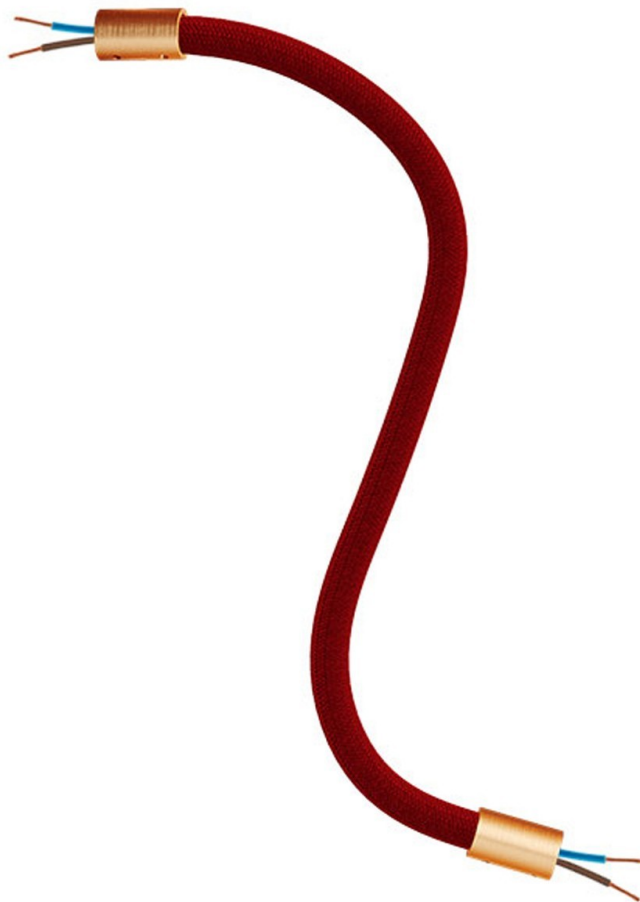

Reference: KFLEX30RASRM09
EAN13: 8050997087418

Product title:

Kit Creative Flex flexible tube covered in Red RM09 fabric with metal terminals

Product attributes:

Finish: Matt White, Black, Brushed titanium, Brushed copper, Brushed bronze
Length: 30 cm, 60 cm, 90 cm

Product image:

Product price:

\$24.80 tax included

Product short description:

And they lived flexible ever after

FLEX, the flexible tube covered in red fabric, is ideal to create single and multi-fall pendant lamps inspired to the most inspired by the most imaginative ideas, yours.

Be creative and design your own lighting system

With FLEX, the adjustable flexible tube with terminal available in 5 finishes (white, black and three brushed), you can change your lighting system as and when you like.

Made in Italy

ATTENTION NOT FRAGILE! To keep the shape of your lamp bend FLEX at will with strong torsions

Product features:

Fabric: Rayon
Maincolor: Red
Pattern: Solid

Product gallery: