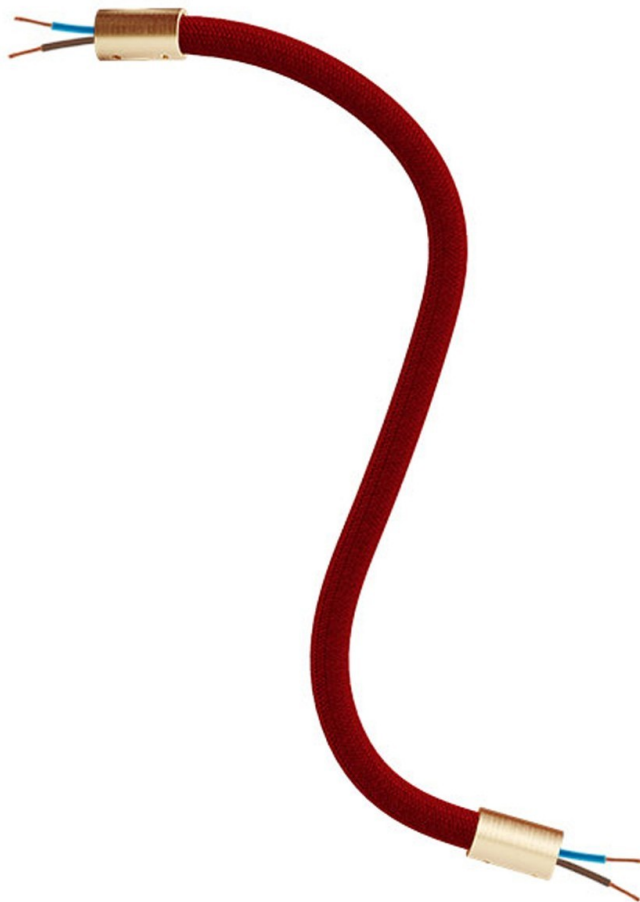

Reference: KFLEX30OTSRM09
EAN13: 8050997087869

Product title:

Kit Creative Flex flexible tube covered in Red RM09 fabric with metal terminals

Product attributes:

Finish: Matt White, Black, Brushed titanium, Brushed copper, Brushed bronze
Length: 30 cm, 60 cm, 90 cm

Product image:

Product price:

\$24.80 tax included

Product short description:

And they lived flexible ever after

FLEX, the flexible tube covered in red fabric, is ideal to create single and multi-fall pendant lamps inspired to the most inspired by the most imaginative ideas, yours.

Be creative and design your own lighting system

With FLEX, the adjustable flexible tube with terminal available in 5 finishes (white, black and three brushed), you can change your lighting system as and when you like.

Made in Italy

ATTENTION NOT FRAGILE! To keep the shape of your lamp bend FLEX at will with strong torsions

Product features:

Fabric: Rayon
Maincolor: Red
Pattern: Solid

Product gallery: