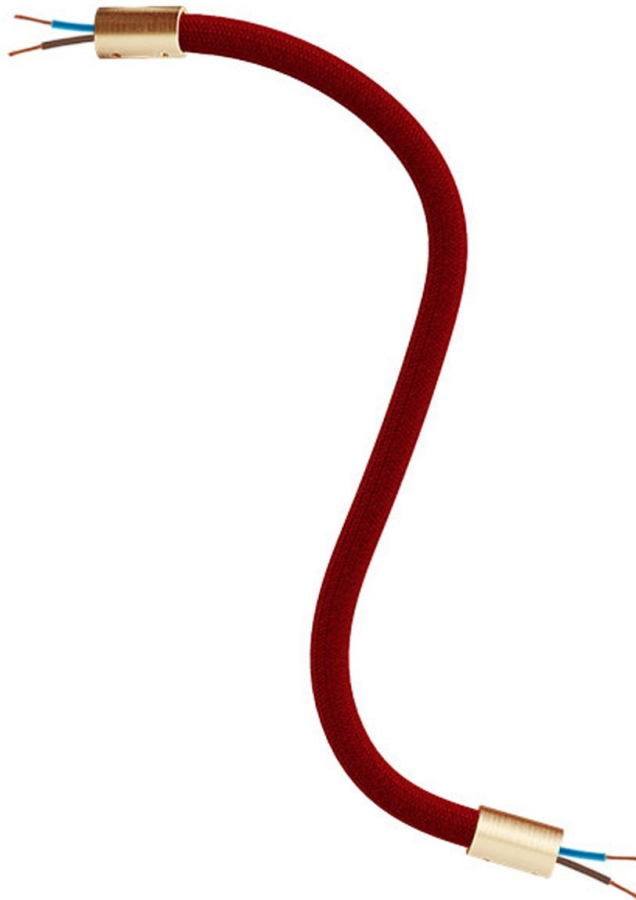

Reference: KFLEX30OTSRM09
EAN13: 8050997087869

Product title:

Kit Creative Flex flexible tube covered in Red RM09 fabric with metal terminals

Product attributes:

Finish: Matt White, Black, Brushed titanium, Brushed copper, Brushed bronze
Length: 30 cm, 60 cm, 90 cm

Product image:

Product price:

\$24.80 tax included

Product short description:

And they lived flexible ever after

FLEX, the flexible tube covered in red fabric, is ideal to create single and multi-fall pendant lamps inspired to the most inspired by the most imaginative ideas, yours.

Be creative and design your own lighting system

With FLEX, the adjustable flexible tube with terminal available in 5 finishes (white, black and three brushed), you can change your lighting system as and when you like.

Made in Italy

ATTENTION NOT FRAGILE! To keep the shape of your lamp bend FLEX at will with strong torsions

Product features:

Fabric: Rayon
Maincolor: Red
Pattern: Solid

Product gallery: