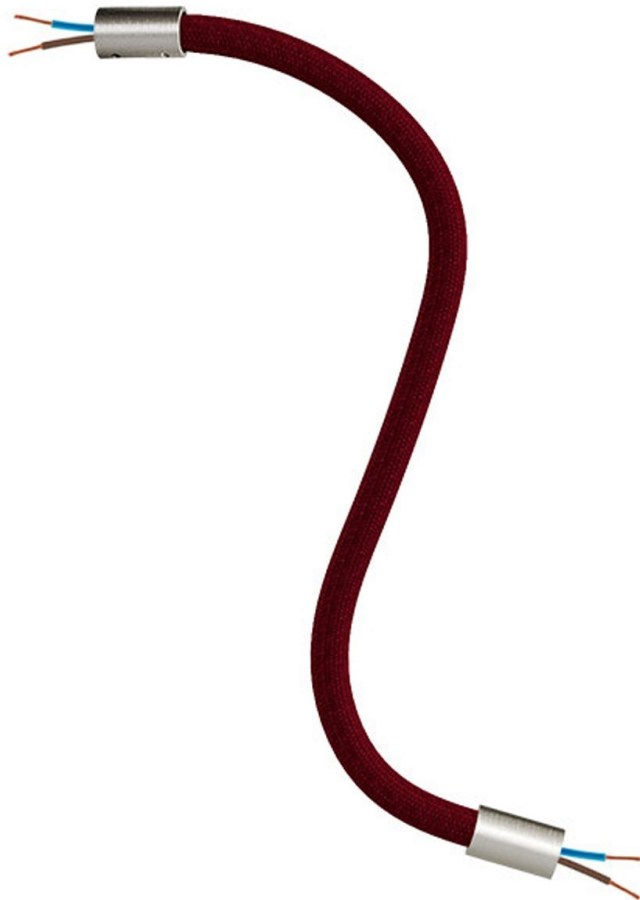

## Product title:

Kit Creative Flex flexible tube covered in Burgundy RM19 fabric with metal terminals

## Product attributes:

Finish: Matt White, Black, Brushed titanium, Brushed copper, Brushed bronze

Length: 30 cm, 60 cm, 90 cm

## Product image:

**Product price:**

\$24.80 tax included

**Product short description:**

And they lived flexible ever after

FLEX, the flexible tube covered in burgundy fabric, is ideal to create single and multi-fall pendant lamps inspired to the most inspired by the most imaginative ideas, yours.

Made in Italy

**ATTENTION NOT FRAGILE!** To keep the shape of your lamp bend FLEX at will with strong torsions

**Product features:**

Fabric: Rayon  
Maincolor: Red  
Pattern: Solid

**Product gallery:**