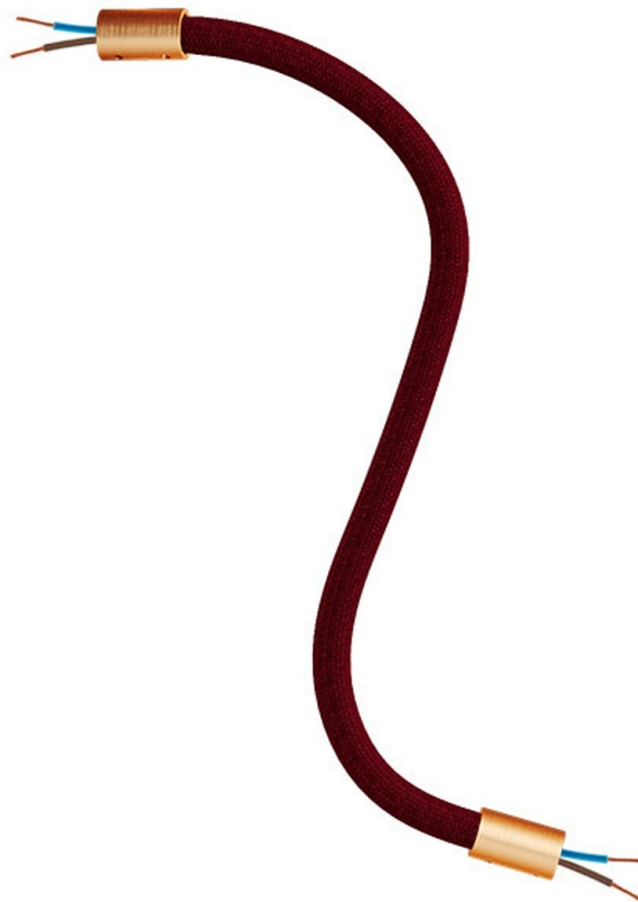

## Product title:

Kit Creative Flex flexible tube covered in Burgundy RM19 fabric with metal terminals

## Product attributes:

Finish: Matt White, Black, Brushed titanium, Brushed copper, Brushed bronze  
Length: 30 cm, 60 cm, 90 cm

## Product image:

**Product price:**

\$24.80 tax included

**Product short description:**

And they lived flexible ever after

FLEX, the flexible tube covered in burgundy fabric, is ideal to create single and multi-fall pendant lamps inspired to the most inspired by the most imaginative ideas, yours.

Made in Italy

**ATTENTION NOT FRAGILE!** To keep the shape of your lamp bend FLEX at will with strong torsions

**Product features:**

Fabric: Rayon  
Maincolor: Red  
Pattern: Solid

**Product gallery:**