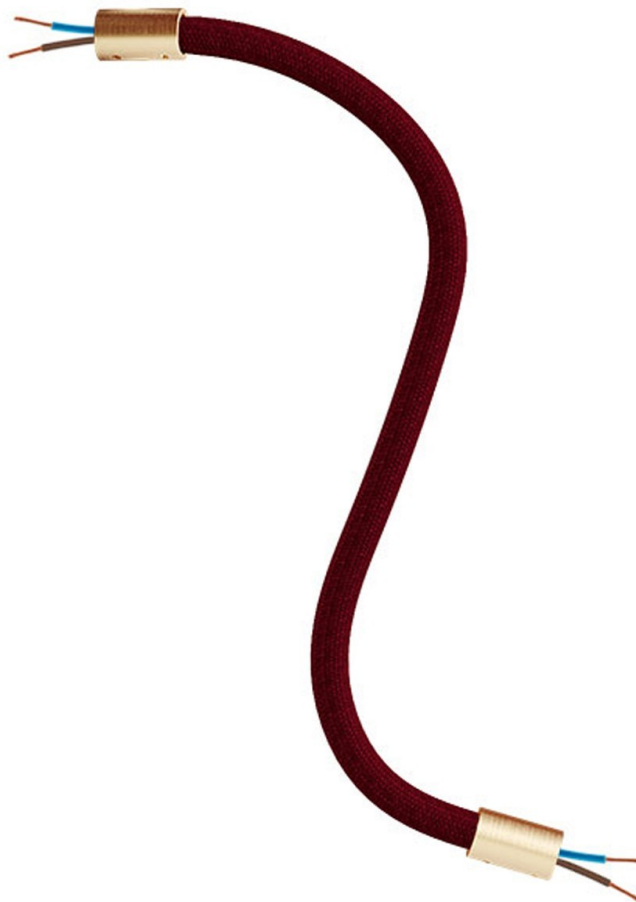

Reference: KFLEX30OTSRM19
EAN13: 8050997087876

Product title:

Kit Creative Flex flexible tube covered in Burgundy RM19 fabric with metal terminals

Product attributes:

Finish: Matt White, Black, Brushed titanium, Brushed copper, Brushed bronze
Length: 30 cm, 60 cm, 90 cm

Product image:

Product price:

\$24.80 tax included

Product short description:

And they lived flexible ever after

FLEX, the flexible tube covered in burgundy fabric, is ideal to create single and multi-fall pendant lamps inspired to the most inspired by the most imaginative ideas, yours.

Be creative and design your own lighting system

With FLEX, the adjustable flexible tube with terminal available in 5 finishes (white, black and three brushed), you can change your lighting system as and when you like.

Made in Italy

ATTENTION NOT FRAGILE! To keep the shape of your lamp bend FLEX at will with strong torsions

Product features:

Fabric: Rayon
Maincolor: Red
Pattern: Solid

Product gallery: