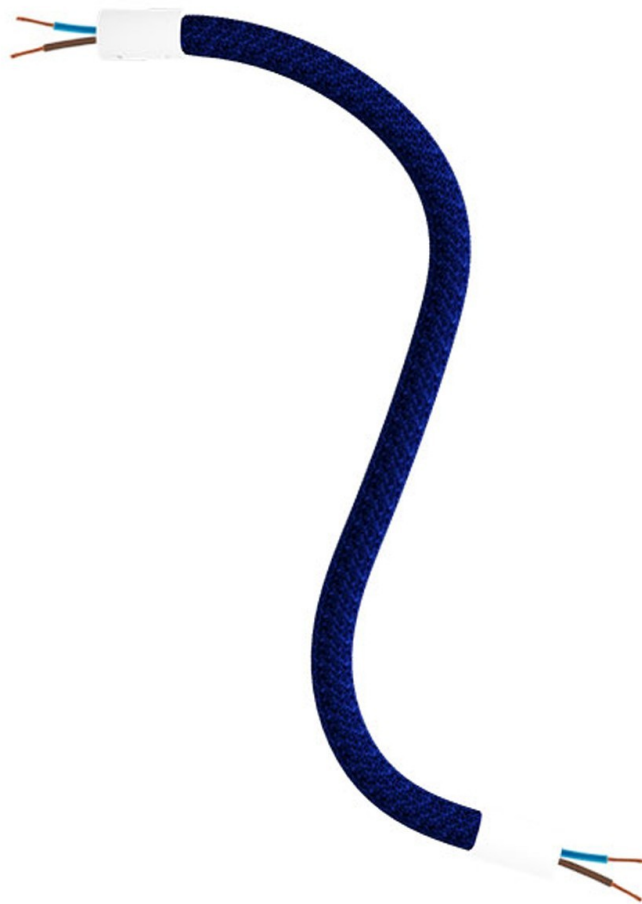

## Product title:

Kit Creative Flex flexible tube covered in Navy Blue RM20 fabric with metal terminals

## Product attributes:

Finish: Matt White, Black, Brushed titanium, Brushed copper, Brushed bronze

Length: 30 cm, 60 cm, 90 cm

## Product image:

**Product price:**

\$24.80 tax included

**Product short description:**

And they lived flexible ever after

FLEX, the flexible tube covered in navy blue fabric, is ideal to create single and multi-fall pendant lamps inspired to the most inspired by the most imaginative ideas, yours.

Made in Italy

**ATTENTION NOT FRAGILE!** To keep the shape of your lamp bend FLEX at will with strong torsions

**Product features:**

Fabric: Rayon  
Maincolor: Blue  
Pattern: Solid

**Product gallery:**