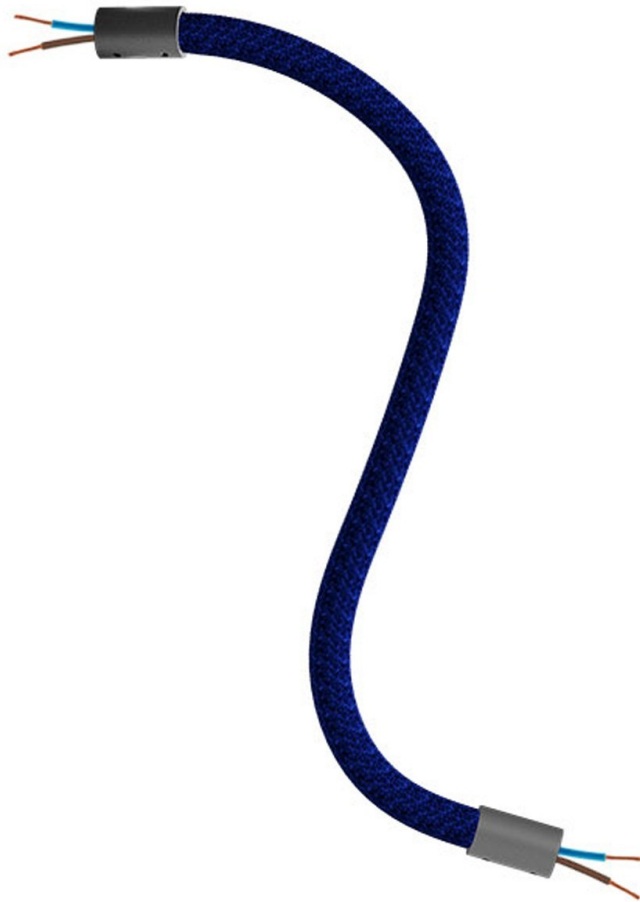

Reference: KFLEX30VNRM20

EAN13: 8050997086985

Product title:

Kit Creative Flex flexible tube covered in Navy Blue RM20 fabric with metal terminals

Product attributes:

Finish: Matt White, Black, Brushed titanium, Brushed copper, Brushed bronze

Length: 30 cm, 60 cm, 90 cm

Product image:

Product price:

\$24.80 tax included

Product short description:

And they lived flexible ever after

FLEX, the flexible tube covered in navy blue fabric, is ideal to create single and multi-fall pendant lamps inspired to the most inspired by the most imaginative ideas, yours.

Be creative and design your own lighting system

With FLEX, the adjustable flexible tube with terminal available in 5 finishes (white, black and three brushed), you can change your lighting system as and when you like.

Made in Italy

ATTENTION NOT FRAGILE! To keep the shape of your lamp bend FLEX at will with strong torsions

Product features:

Fabric: Rayon
Maincolor: Blue
Pattern: Solid

Product gallery: