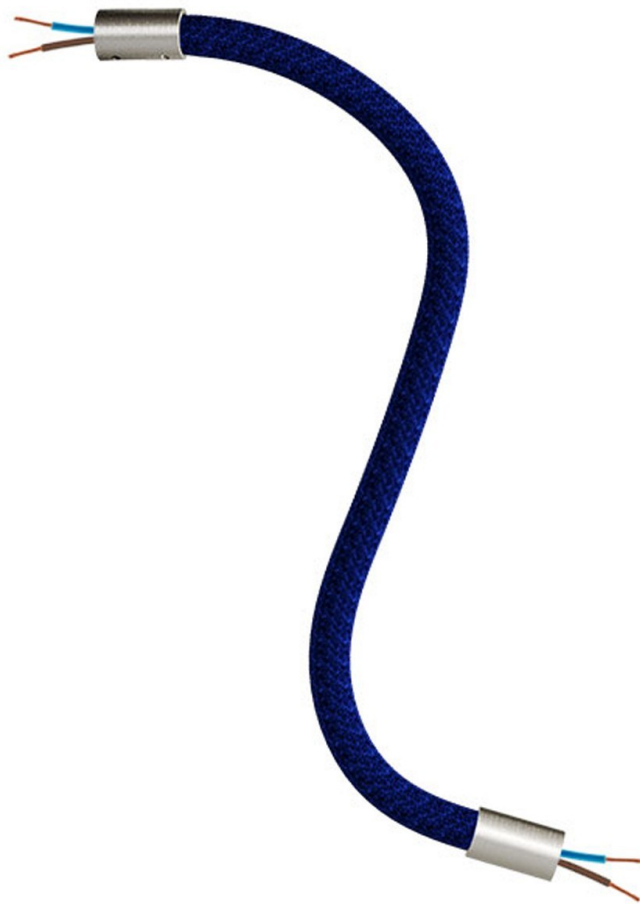

## Product title:

Kit Creative Flex flexible tube covered in Navy Blue RM20 fabric with metal terminals

## Product attributes:

Finish: Matt White, Black, Brushed titanium, Brushed copper, Brushed bronze

Length: 30 cm, 60 cm, 90 cm

## Product image:

**Product price:**

\$24.80 tax included

**Product short description:**

And they lived flexible ever after

FLEX, the flexible tube covered in navy blue fabric, is ideal to create single and multi-fall pendant lamps inspired to the most inspired by the most imaginative ideas, yours.

Made in Italy

**ATTENTION NOT FRAGILE!** To keep the shape of your lamp bend FLEX at will with strong torsions

**Product features:**

Fabric: Rayon  
Maincolor: Blue  
Pattern: Solid

**Product gallery:**