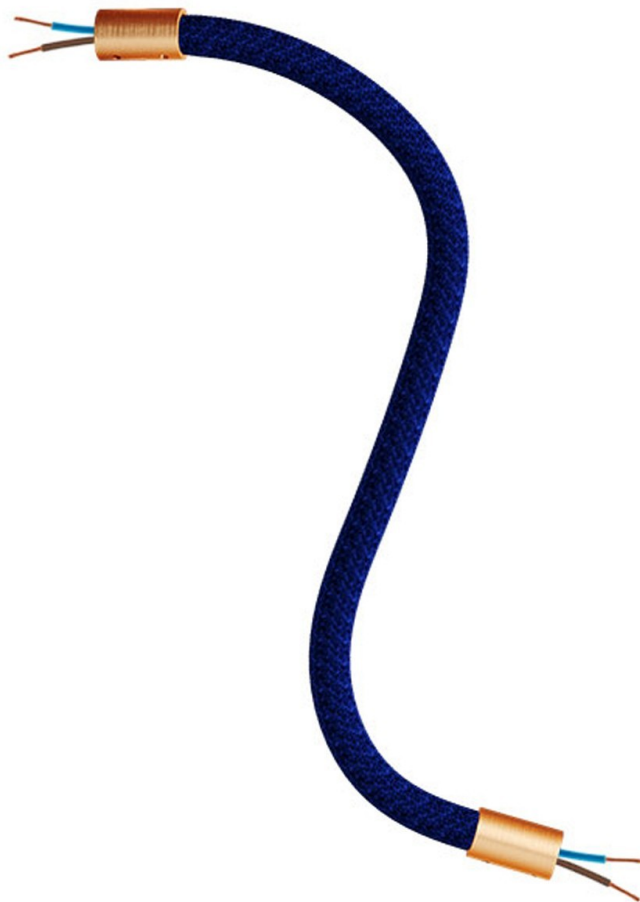

Reference: KFLEX30RASRM20
EAN13: 8050997087432

Product title:

Kit Creative Flex flexible tube covered in Navy Blue RM20 fabric with metal terminals

Product attributes:

Finish: Matt White, Black, Brushed titanium, Brushed copper, Brushed bronze
Length: 30 cm, 60 cm, 90 cm

Product image:

Product price:

\$24.80 tax included

Product short description:

And they lived flexible ever after

FLEX, the flexible tube covered in navy blue fabric, is ideal to create single and multi-fall pendant lamps inspired to the most inspired by the most imaginative ideas, yours.

Be creative and design your own lighting system

With FLEX, the adjustable flexible tube with terminal available in 5 finishes (white, black and three brushed), you can change your lighting system as and when you like.

Made in Italy

ATTENTION NOT FRAGILE! To keep the shape of your lamp bend FLEX at will with strong torsions

Product features:

Fabric: Rayon
Maincolor: Blue
Pattern: Solid

Product gallery: