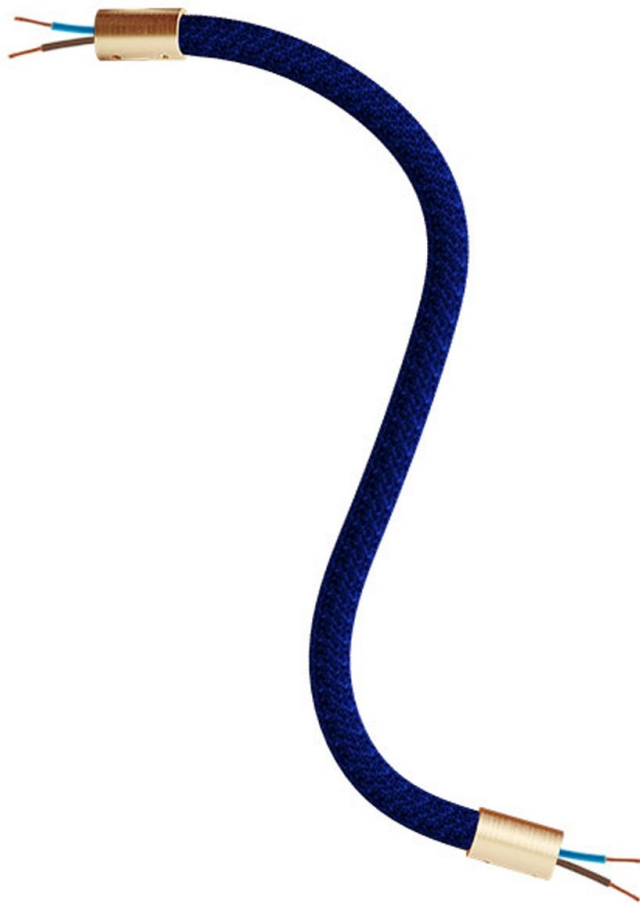

Reference: KFLEX30OTSRM20

EAN13: 8050997087883

Product title:

Kit Creative Flex flexible tube covered in Navy Blue RM20 fabric with metal terminals

Product attributes:

Finish: Matt White, Black, Brushed titanium, Brushed copper, Brushed bronze

Length: 30 cm, 60 cm, 90 cm

Product image:

Product price:

\$24.80 tax included

Product short description:

And they lived flexible ever after

FLEX, the flexible tube covered in navy blue fabric, is ideal to create single and multi-fall pendant lamps inspired to the most inspired by the most imaginative ideas, yours.

Be creative and design your own lighting system

With FLEX, the adjustable flexible tube with terminal available in 5 finishes (white, black and three brushed), you can change your lighting system as and when you like.

Made in Italy

ATTENTION NOT FRAGILE! To keep the shape of your lamp bend FLEX at will with strong torsions

Product features:

Fabric: Rayon
Maincolor: Blue
Pattern: Solid

Product gallery: