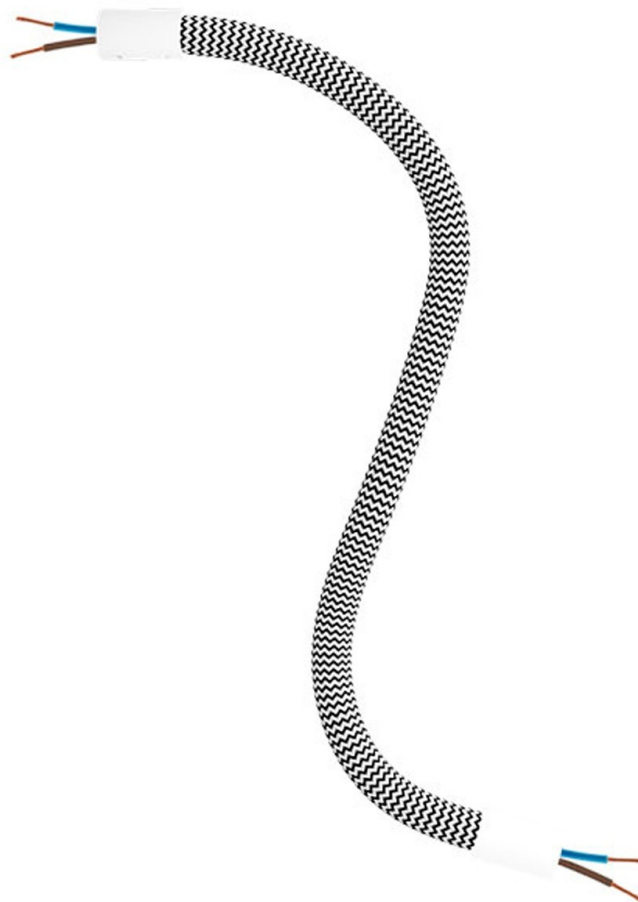

## Product title:

Kit Creative Flex flexible tube covered in Black White RZ04 fabric with metal terminals

## Product attributes:

Finish: Matt White, Black, Brushed titanium, Brushed copper, Brushed bronze  
Length: 30 cm, 60 cm, 90 cm

## Product image:

**Product price:**

\$24.80 tax included

**Product short description:**

And they lived flexible ever after

FLEX, the flexible tube covered in black white fabric, is ideal to create single and multi-fall pendant lamps inspired to the most inspired by the most imaginative ideas, yours.

Made in Italy

**ATTENTION NOT FRAGILE!** To keep the shape of your lamp bend FLEX at will with strong torsions

**Product features:**

Fabric: Rayon  
Maincolor: White  
Maincolor: Black  
Pattern: ZigZag

**Product gallery:**