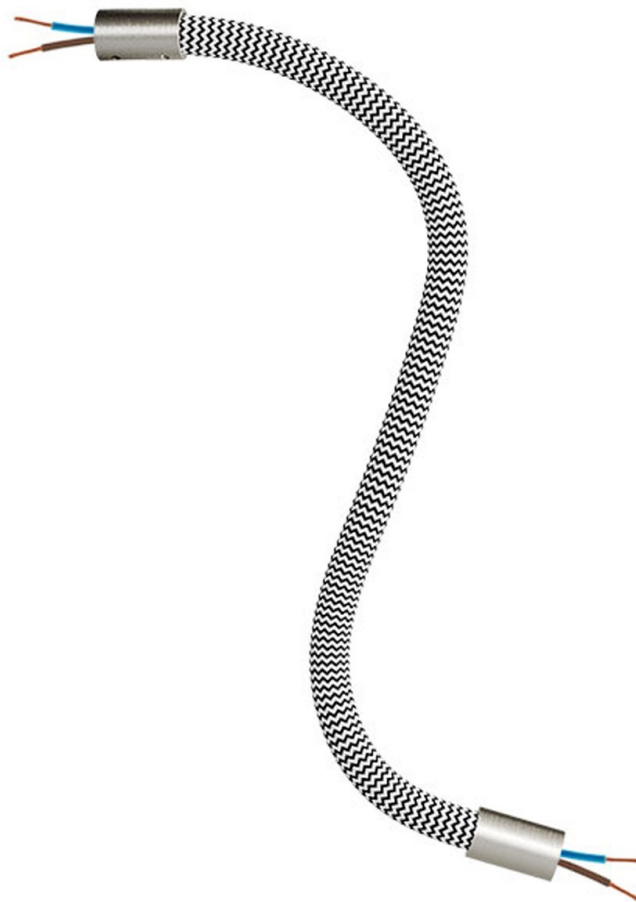

Reference: KFLEX30TISRZ04

EAN13: 8050997086091

Product title:

Kit Creative Flex flexible tube covered in Black White RZ04 fabric with metal terminals

Product attributes:

Finish: Matt White, Black, Brushed titanium, Brushed copper, Brushed bronze

Length: 30 cm, 60 cm, 90 cm

Product image:

Product price:

\$24.80 tax included

Product short description:

And they lived flexible ever after

FLEX, the flexible tube covered in black white fabric, is ideal to create single and multi-fall pendant lamps inspired to the most inspired by the most imaginative ideas, yours.

Light up the walls of your living room (and not only!) with the 60 cm FLEX and your ceilings with the 90 cm FLEX.

Product description:

Technical specifications:

Diameter: 10 mm reinforced

Pre-wired 2x0.75 mm² double-insulated cables

Made in Italy

ATTENTION NOT FRAGILE! To keep the shape of your lamp bend FLEX at will with strong torsions

Product features:

Fabric: Rayon

Maincolor: White

Maincolor: Black

Pattern: ZigZag

Product gallery: