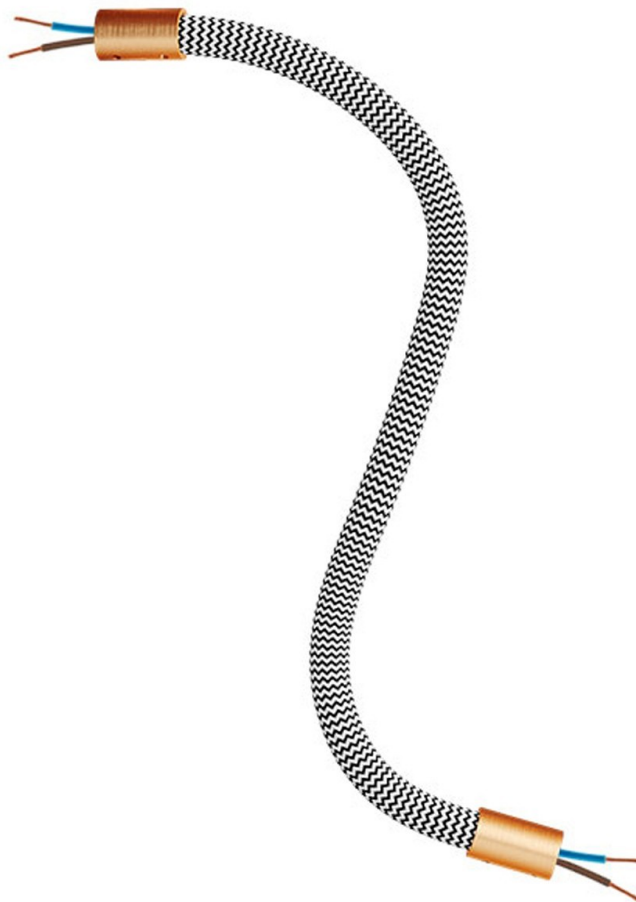

Reference: KFLEX30RASRZ04

EAN13: 8050997087449

Product title:

Kit Creative Flex flexible tube covered in Black White RZ04 fabric with metal terminals

Product attributes:

Finish: Matt White, Black, Brushed titanium, Brushed copper, Brushed bronze

Length: 30 cm, 60 cm, 90 cm

Product image:

Product price:

\$24.80 tax included

Product short description:

And they lived flexible ever after

FLEX, the flexible tube covered in black white fabric, is ideal to create single and multi-fall pendant lamps inspired to the most inspired by the most imaginative ideas, yours.

Flex includes:

2 terminals

6 grains 3 mm

2 isostops

2 washers

2 nuts

2 x M10 threads

Allen key for fastening.

Made in Italy

ATTENTION NOT FRAGILE! To keep the shape of your lamp bend FLEX at will with strong torsions

Product features:

Fabric: Rayon
Maincolor: White
Maincolor: Black
Pattern: ZigZag

Product gallery: