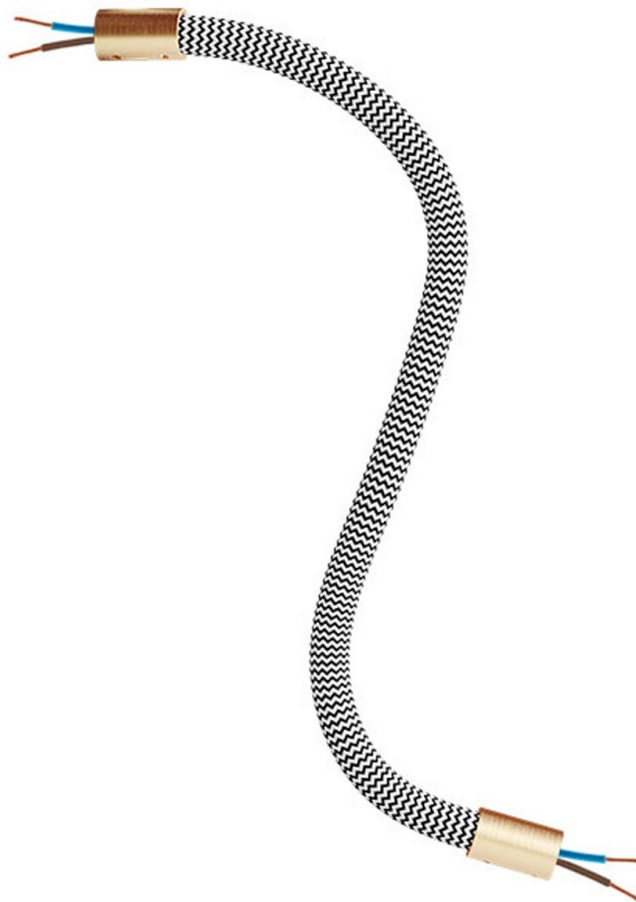

Reference: KFLEX30OTSRZ04
EAN13: 8050997087890

Product title:

Kit Creative Flex flexible tube covered in Black White RZ04 fabric with metal terminals

Product attributes:

Finish: Matt White, Black, Brushed titanium, Brushed copper, Brushed bronze
Length: 30 cm, 60 cm, 90 cm

Product image:

Product price:

\$24.80 tax included

Product short description:

And they lived flexible ever after

FLEX, the flexible tube covered in black white fabric, is ideal to create single and multi-fall pendant lamps inspired to the most inspired by the most imaginative ideas, yours.

Flex includes:

2 terminals

6 grains 3 mm

2 isostops

2 washers

2 nuts

2 x M10 threads

Allen key for fastening.

Made in Italy

ATTENTION NOT FRAGILE! To keep the shape of your lamp bend FLEX at will with strong torsions

Product features:

Fabric: Rayon
Maincolor: White
Maincolor: Black
Pattern: ZigZag

Product gallery: