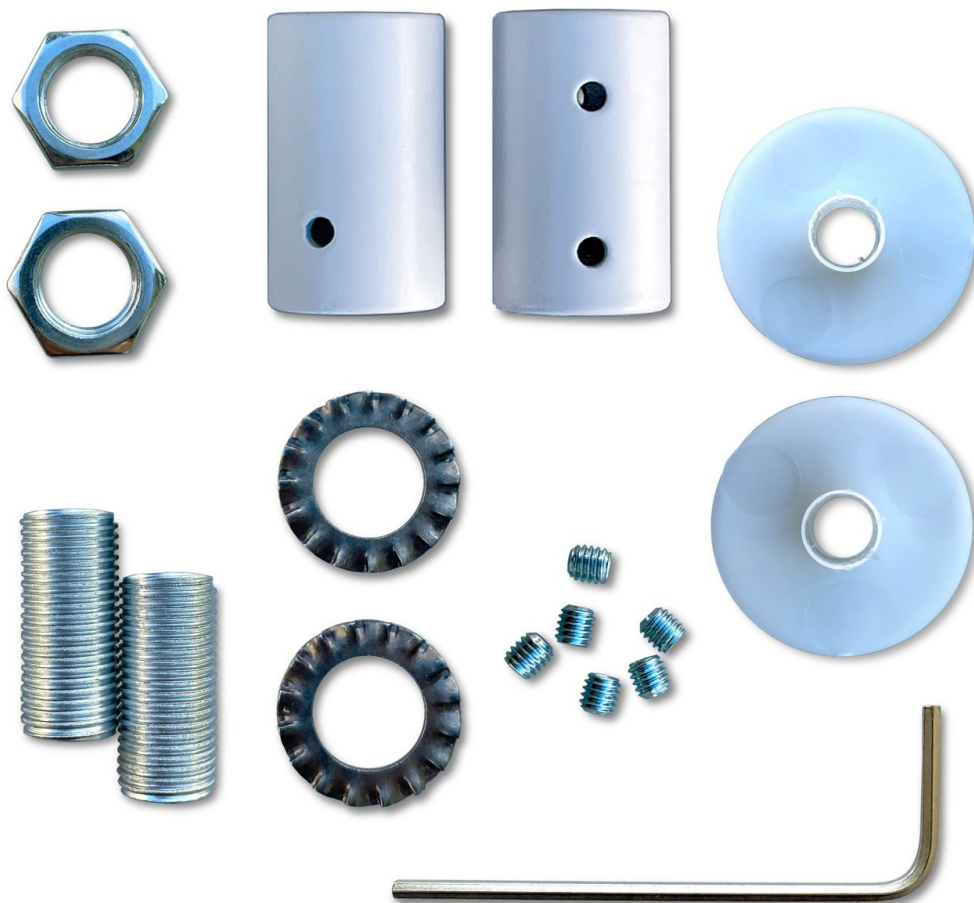

Reference: KFLEX30VBORZ30  
EAN13: 8050997086558

**Product title:**

Kit Creative Flex tube flexible covered in Iron Black RZ30 fabric with metal terminals

**Product attributes:**

Finish: Matt White, Black, Brushed titanium, Brushed copper, Brushed bronze

Length: 30 cm, 60 cm, 90 cm

**Product image:**

**Product price:**

\$24.80 tax included

**Product short description:**

And they lived flexible ever after

FLEX, the flexible tube covered in iron black fabric, is ideal to create single and multi-fall pendant lamps inspired to the most inspired by the most imaginative ideas, yours.

Be creative and design your own lighting system

With FLEX, the adjustable flexible tube with terminal available in 5 finishes (white, black and three brushed), you can change your lighting system as and when you like.

Let your imagination run wild and create the most beautiful lamps with FLEX

Now that's flexibility!

FLEX is available in 3 lengths (30 cm, 60 cm and 90 cm) and with a terminal in 5 finishes (white, black and three brushed).