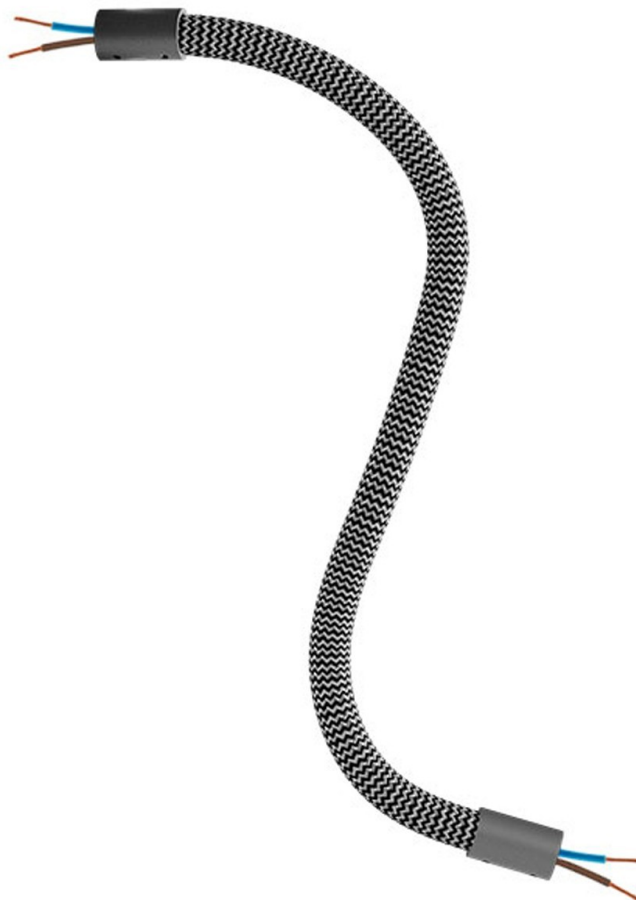

## Product title:

Kit Creative Flex tube flexible covered in Iron Black RZ30 fabric with metal terminals

## Product attributes:

Finish: Matt White, Black, Brushed titanium, Brushed copper, Brushed bronze  
Length: 30 cm, 60 cm, 90 cm

## Product image:

**Product price:**

\$24.80 tax included

**Product short description:**

And they lived flexible ever after

FLEX, the flexible tube covered in iron black fabric, is ideal to create single and multi-fall pendant lamps inspired to the most inspired by the most imaginative ideas, yours.

Made in Italy

**ATTENTION NOT FRAGILE!** To keep the shape of your lamp bend FLEX at will with strong torsions

**Product features:**

Fabric: Rayon  
Maincolor: Black  
Maincolor: Grey  
Pattern: ZigZag

**Product gallery:**