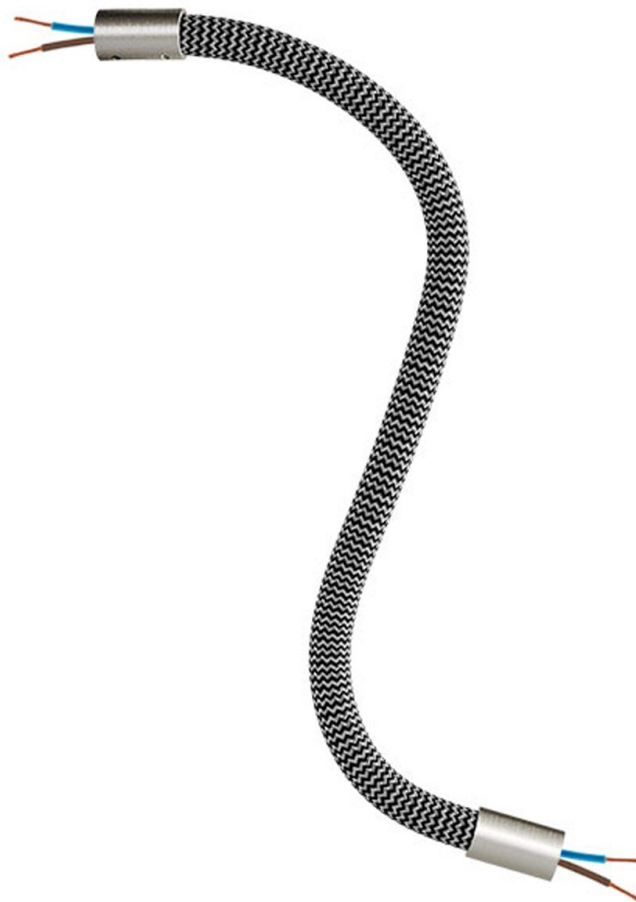

## Product title:

Kit Creative Flex tube flexible covered in Iron Black RZ30 fabric with metal terminals

## Product attributes:

Finish: Matt White, Black, Brushed titanium, Brushed copper, Brushed bronze

Length: 30 cm, 60 cm, 90 cm

## Product image:

**Product price:**

\$24.80 tax included

**Product short description:**

And they lived flexible ever after

FLEX, the flexible tube covered in iron black fabric, is ideal to create single and multi-fall pendant lamps inspired to the most inspired by the most imaginative ideas, yours.

Made in Italy

**ATTENTION NOT FRAGILE!** To keep the shape of your lamp bend FLEX at will with strong torsions

**Product features:**

Fabric: Rayon  
Maincolor: Black  
Maincolor: Grey  
Pattern: ZigZag

**Product gallery:**