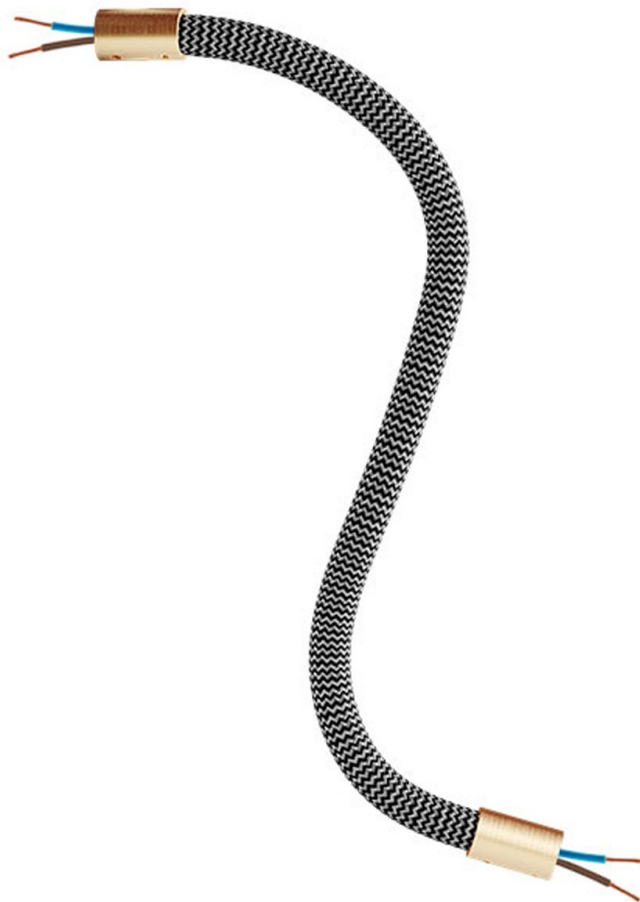

## Product title:

Kit Creative Flex tube flexible covered in Iron Black RZ30 fabric with metal terminals

## Product attributes:

Finish: Matt White, Black, Brushed titanium, Brushed copper, Brushed bronze

Length: 30 cm, 60 cm, 90 cm

## Product image:

**Product price:**

\$24.80 tax included

**Product short description:**

And they lived flexible ever after

FLEX, the flexible tube covered in iron black fabric, is ideal to create single and multi-fall pendant lamps inspired to the most inspired by the most imaginative ideas, yours.

Made in Italy

**ATTENTION NOT FRAGILE!** To keep the shape of your lamp bend FLEX at will with strong torsions

**Product features:**

Fabric: Rayon  
Maincolor: Black  
Maincolor: Grey  
Pattern: ZigZag

**Product gallery:**