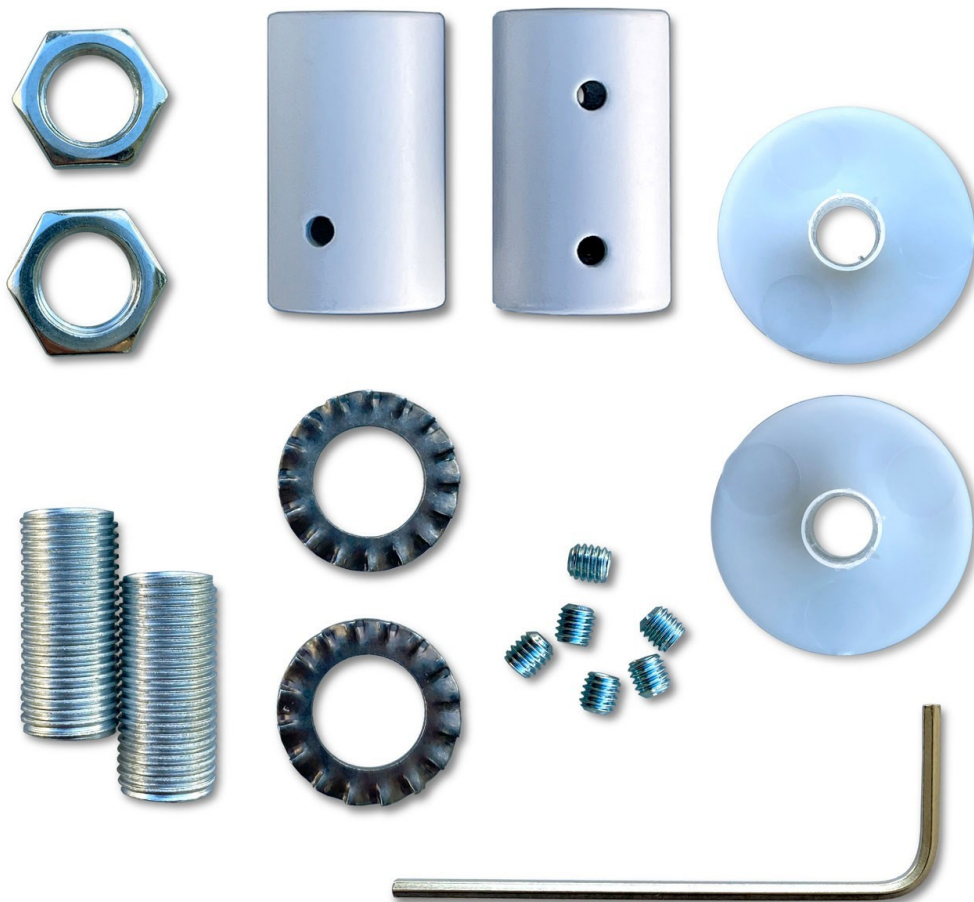

Reference: KFLEX30VBORZ24

EAN13: 8050997086565

Product title:

Kit Creative Flex flexible tube covered in black and Gold RZ24 fabric with metal terminals

Product attributes:

Finish: Matt White, Black, Brushed titanium, Brushed copper, Brushed bronze

Length: 30 cm, 60 cm, 90 cm

Product image:

Product price:

\$24.80 tax included

Product short description:

And they lived flexible ever after

FLEX, the flexible tube covered in black and gold fabric, is ideal to create single and multi-fall pendant lamps inspired to the most inspired by the most imaginative ideas, yours.

Be creative and design your own lighting system

With FLEX, the adjustable flexible tube with terminal available in 5 finishes (white, black and three brushed), you can change your lighting system as and when you like.

Let your imagination run wild and create the most beautiful lamps with FLEX

Now that's flexibility!

FLEX is available in 3 lengths (30 cm, 60 cm and 90 cm) and with a terminal in 5 finishes (white, black and three brushed).