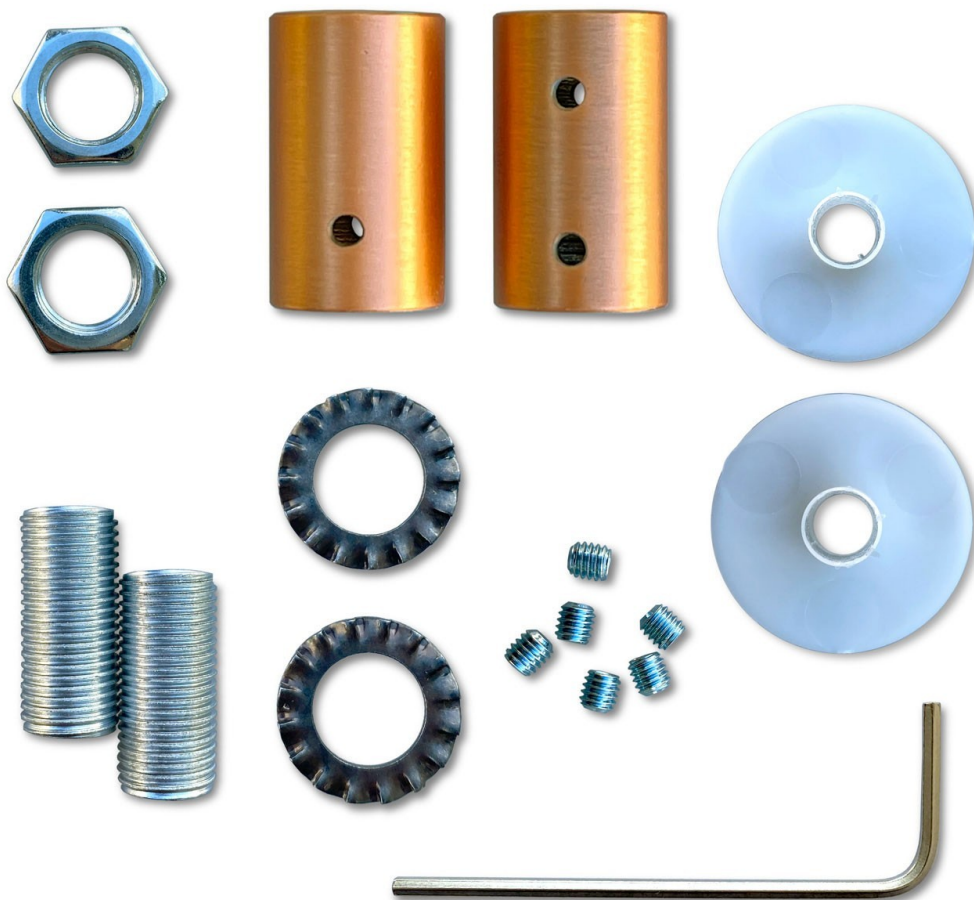

Reference: KFLEX30RASRM72
EAN13: 8050997087487

Product title:

Kit Creative Flex flexible tube covered in Light Mélange RM72 fabric with metal terminals

Product attributes:

Finish: Matt White, Black, Brushed titanium, Brushed copper, Brushed bronze
Length: 30 cm, 60 cm, 90 cm

Product image:

Product price:

\$24.80 tax included

Product short description:

And they lived flexible ever after

FLEX, the flexible tube covered in light mélange fabric, is ideal to create single and multi-fall pendant lamps inspired to the most inspired by the most imaginative ideas, yours.

Be creative and design your own lighting system

With FLEX, the adjustable flexible tube with terminal available in 5 finishes (white, black and three brushed), you can change your lighting system as and when you like.

Let your imagination run wild and create the most beautiful lamps with FLEX

Now that's flexibility!

FLEX is available in 3 lengths (30 cm, 60 cm and 90 cm) and with a terminal in 5 finishes (white, black and three brushed).