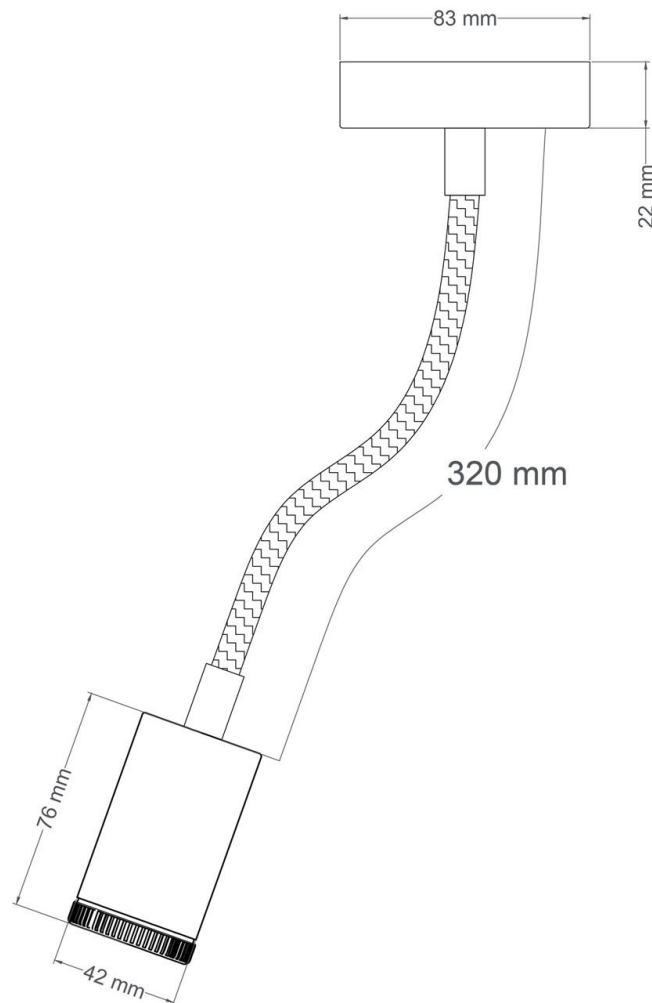

Reference: APMFLGUVBO30VBORZ04-L  
EAN13: 8050997116262

**Product title:**

Wall and ceiling Mini SPOTLIGHT Lamp GU10 Flex 30

**Product attributes:**

Light bulb: With bulb

Finish: Matt White, Brushed titanium, Brushed copper

**Product image:**

**Product price:**

\$68.90 tax included

**Product short description:**

Thanks to the concealed cable clamp and an M10x1 thread at the top, the GU1d0 Mini Spotlight can be connected to joints, flexes and extensions.

**Product description:**

Technical specifications:

Kit for spotlights in different finishes

Total diameter 44 mm

Total height 76 mm

Top hole: M10x1

1 GU10 lamp holder with push-fit connectors

Nominal voltage: 250 V

Light colour: 2700 K

Watts: 3.2W

Lumen output: 260 Lm

Dimensions : D 34.5 mm ; H 46 mm

Dimmable: NO

Flex 30 cm diameter 10 mm in the selected finish

Metal terminal in the selected finish

Mini 83 mm ceiling rose in the selected colour