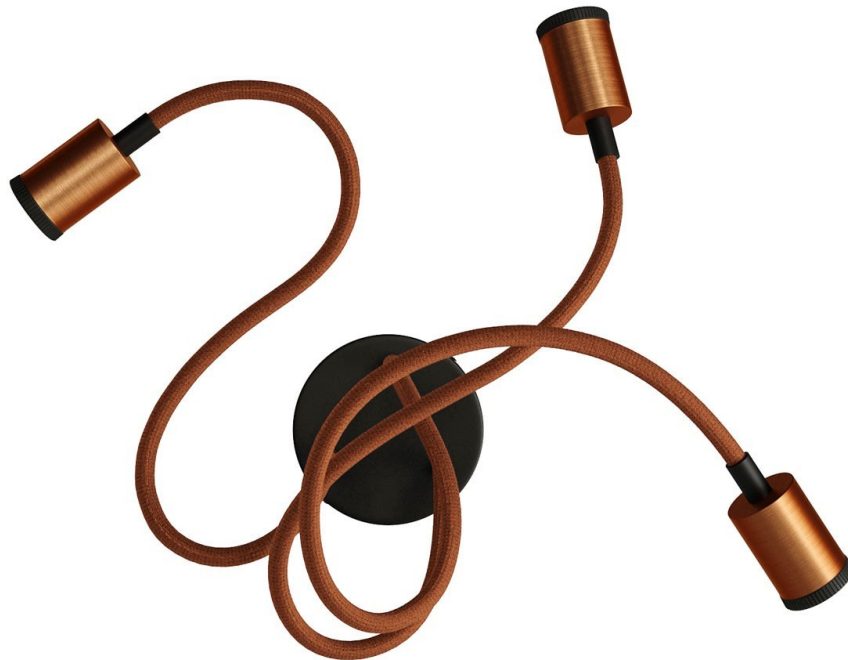

Reference: SPM3FLGUVN60VNRM74-L
EAN13: 8050997116460

Product title:

Wall and ceiling Mini SPOTLIGHT Lamp GU10 Flex 60

Product attributes:

Light bulb: With bulb

Finish: Matt White, Brushed copper, Brushed bronze

Product image:

Product price:

\$200.20 tax included

Product short description:

Thanks to the concealed cable clamp and an M10x1 thread at the top, the Mini Spotlight GU1d0 can be connected to joints, flexes and extensions.

In this version it becomes a Flex 60 lamp in 3 different finishes

Choose the version you like the most and give your Mini Spotlight GU1d0 Flex 60 the shape you want with the flexible and adjustable cable.

The MINI GU10 (or MR11) bulb can easily be replaced by removing the silicone ring and rotating the bulb.

Product description:

Technical specifications:

Spotlight kit in different finishes

Total diameter 44 mm