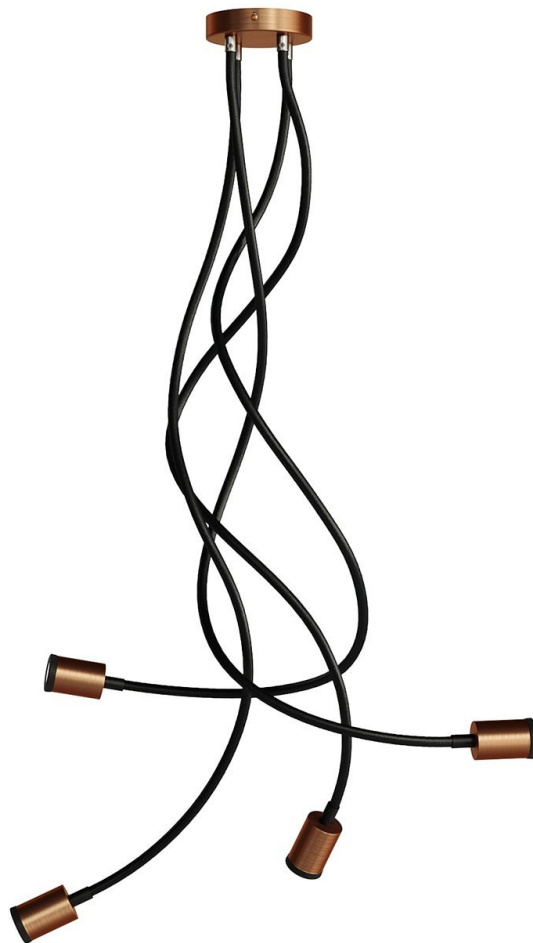

Reference: SPM4FLGURAS90VNRM04-L
EAN13: 8050997116514

Product title:

Wall and ceiling Mini SPOTLIGHT Lamp GU1d0 Flex 90

Product attributes:

Light bulb: With bulb

Finish: Black, Brushed titanium, Brushed copper

Product image:

Product price:

\$318.30 tax included

Product short description:

Thanks to the concealed cable clamp and an M10x1 thread at the top, the GU1d0 Mini Spotlight can be connected to joints, flexes and extensions.

In this version it becomes a ceiling spotlight in 3 different finishes

Choose the version you like best and give your Mini Spotlight GU1d0 Flex 90 the shape you want thanks to the flexible and adjustable cable.

The MINI GU10 (or MR11) bulb can easily be replaced by removing the silicone ring and rotating the bulb.

Product description:

Technical specifications:

Kit for spotlights in different finishes

Total diameter 44 mm