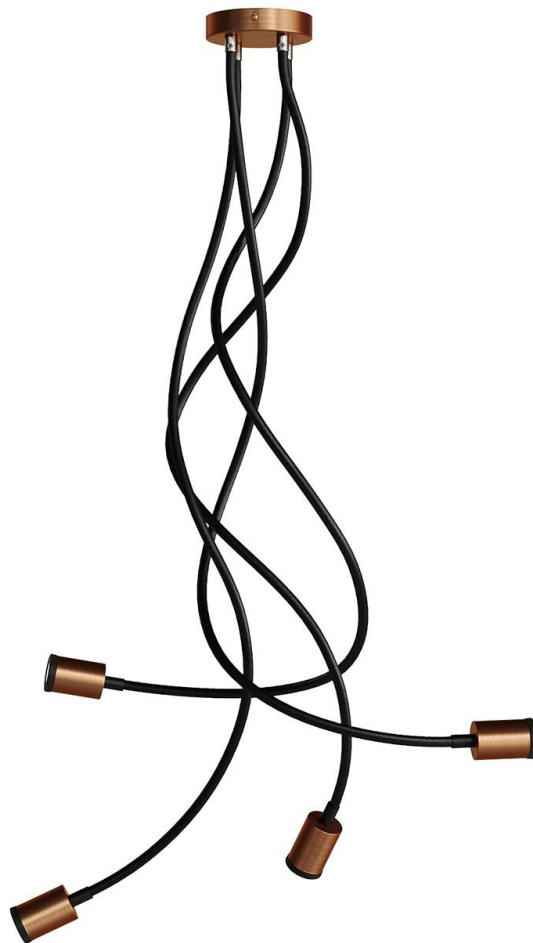

Reference: SPM4FLGURAS90VNRM04-L  
EAN13: 8050997116514

**Product title:**

Wall and ceiling Mini SPOTLIGHT Lamp GU1d0 Flex 90

**Product attributes:**

Light bulb: With bulb

Finish: Black, Brushed titanium, Brushed copper

**Product image:**

**Product price:**

\$318.30 tax included

**Product short description:**

Thanks to the concealed cable clamp and an M10x1 thread at the top, the GU1d0 Mini Spotlight can be connected to joints, flexes and extensions.

In this version it becomes a ceiling spotlight in 3 different finishes

Choose the version you like best and give your Mini Spotlight GU1d0 Flex 90 the shape you want thanks to the flexible and adjustable cable.

The MINI GU10 (or MR11) bulb can easily be replaced by removing the silicone ring and rotating the bulb.

**Product description:**

Technical specifications:

Kit for spotlights in different finishes

Total diameter 44 mm