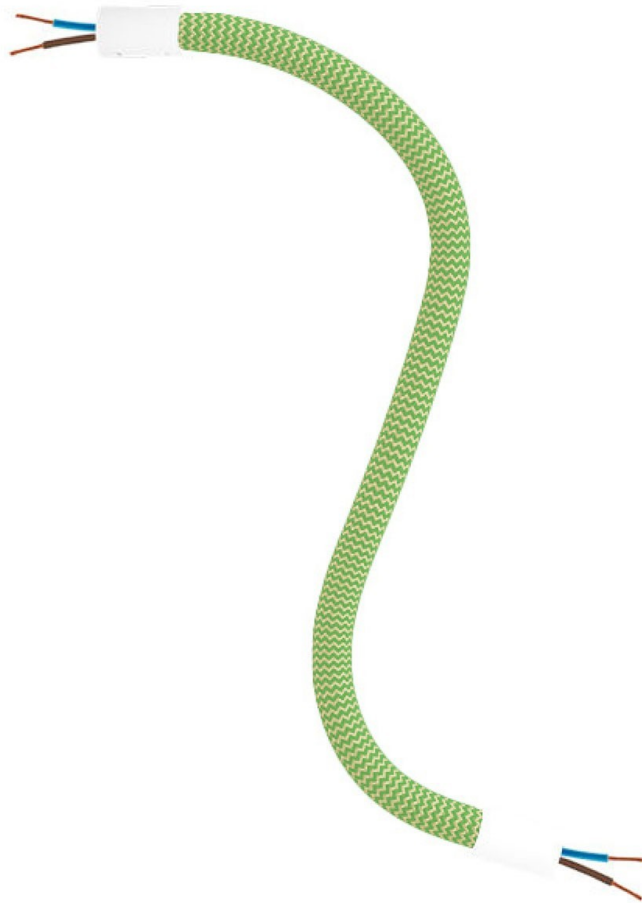

Reference: KFLEX30VBORM77

EAN13: 8050997302702

Product title:

Kit Creative Flex flexible tube with grass green RM77 textile lining and metal terminals

Product attributes:

Finish: Matt White, Black

Length: 30 cm, 60 cm, 90 cm

Product image: