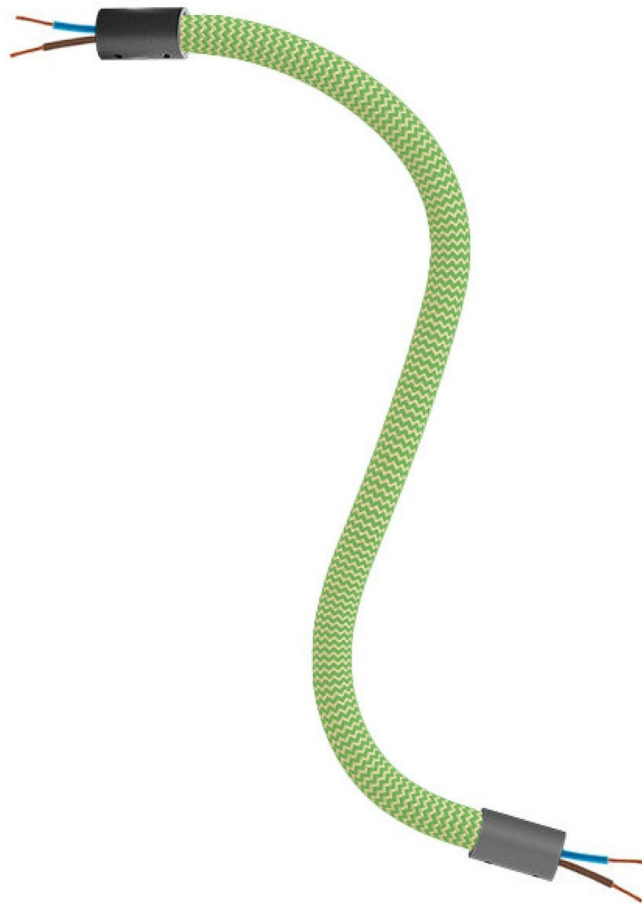

Reference: KFLEX30VNRM77

EAN13: 8050997302825

Product title:

Kit Creative Flex flexible tube with grass green RM77 textile lining and metal terminals

Product attributes:

Finish: Matt White, Black

Length: 30 cm, 60 cm, 90 cm

Product image: