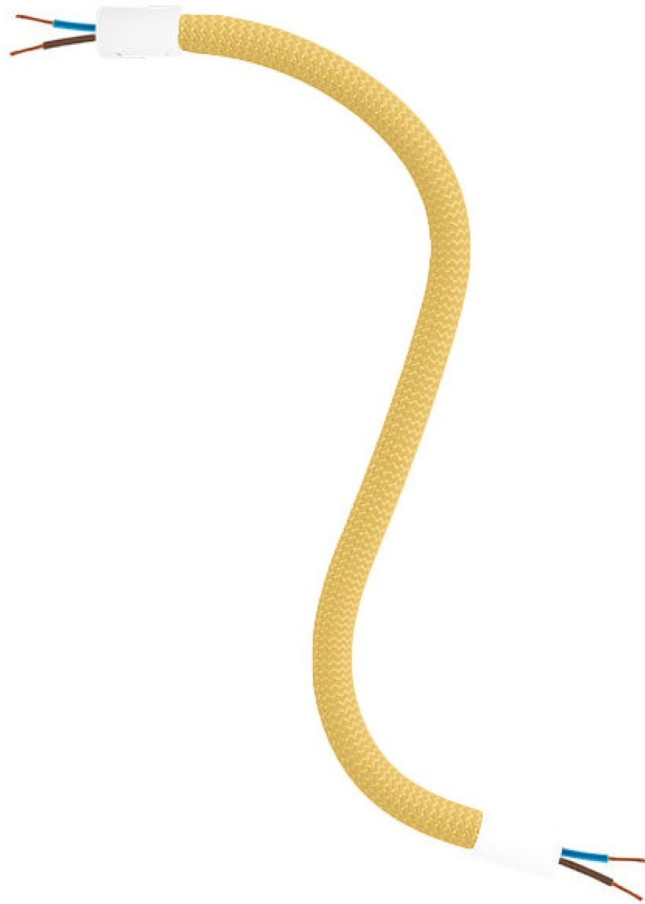

Reference: KFLEX30VBORM79

EAN13: 8050997302726

Product title:

Kit Creative Flex flexible tube in mustard RM79 textile lining with metal terminals

Product attributes:

Finish: Matt White, Black

Length: 30 cm, 60 cm, 90 cm

Product image: