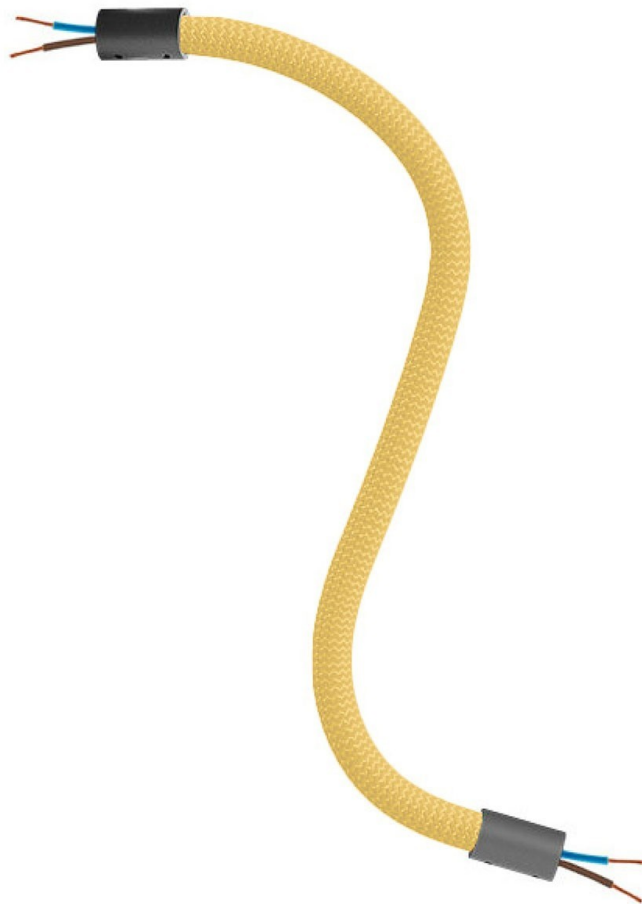

Reference: KFLEX30VNRM79
EAN13: 8050997302849

Product title:

Kit Creative Flex flexible tube in mustard RM79 textile lining with metal terminals

Product attributes:

Finish: Matt White, Black

Length: 30 cm, 60 cm, 90 cm

Product image: