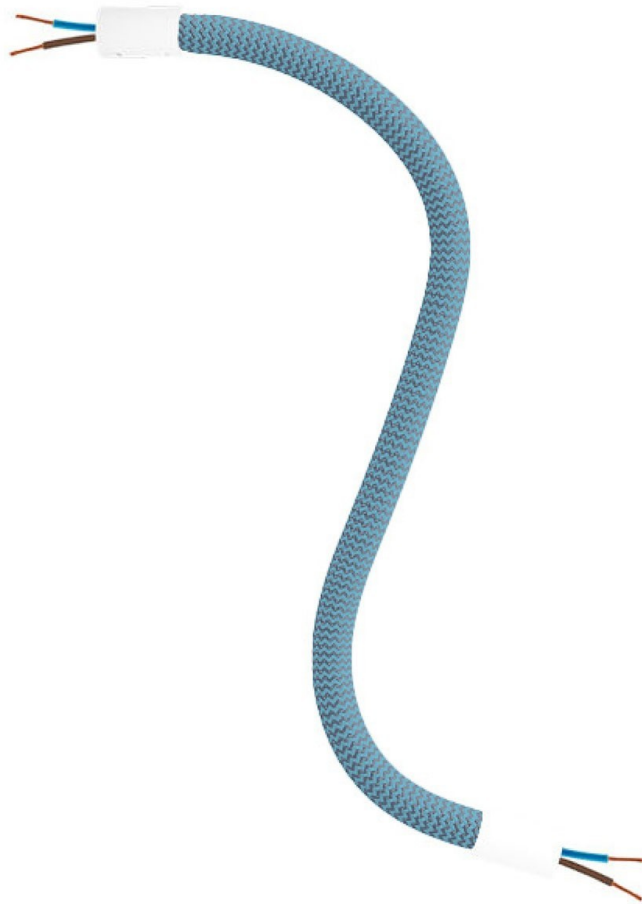

Reference: KFLEX30VBORM78
EAN13: 8050997302719

Product title:

Kit Creative Flex flexible tube in petrol blue RM78 textile lining with metal terminals

Product attributes:

Finish: Matt White, Black

Length: 30 cm, 60 cm, 90 cm

Product image: