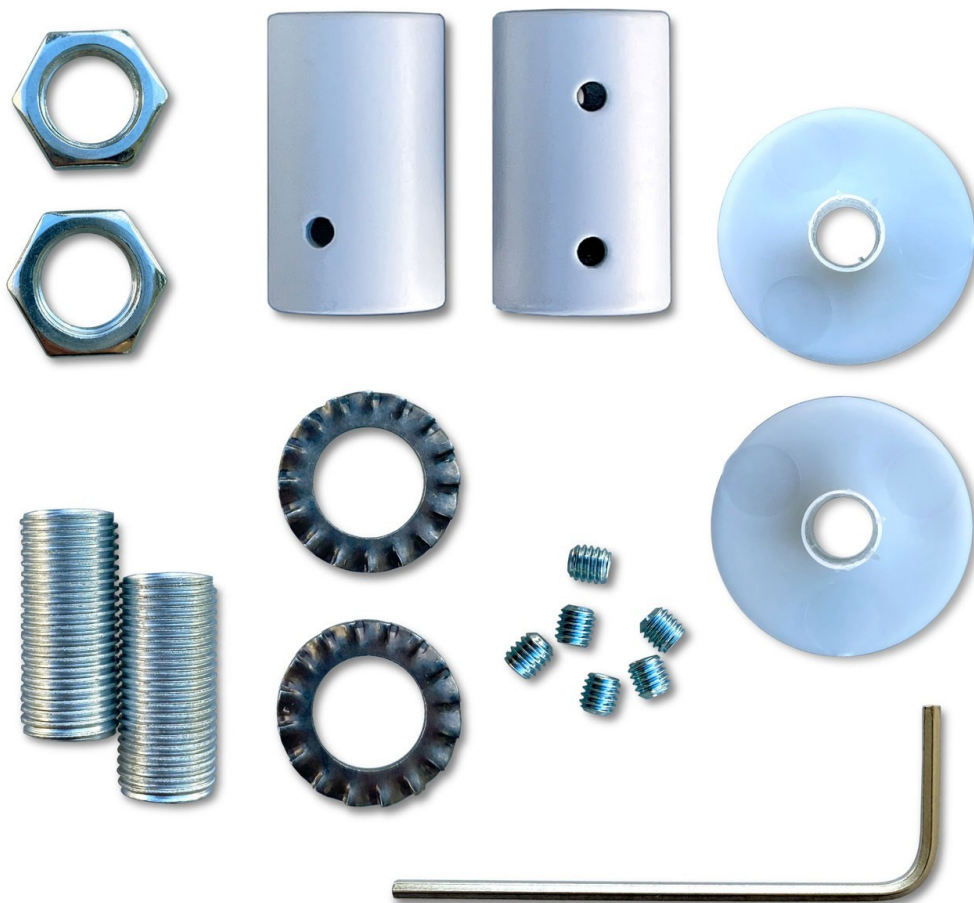

Reference: KFLEX30VBORM76

EAN13: 8050997302696

Product title:

Kit Creative Flex flexible tube in baby blue RM76 textile lining with metal terminals

Product attributes:

Finish: Matt White, Black

Length: 30 cm, 60 cm, 90 cm

Product image: