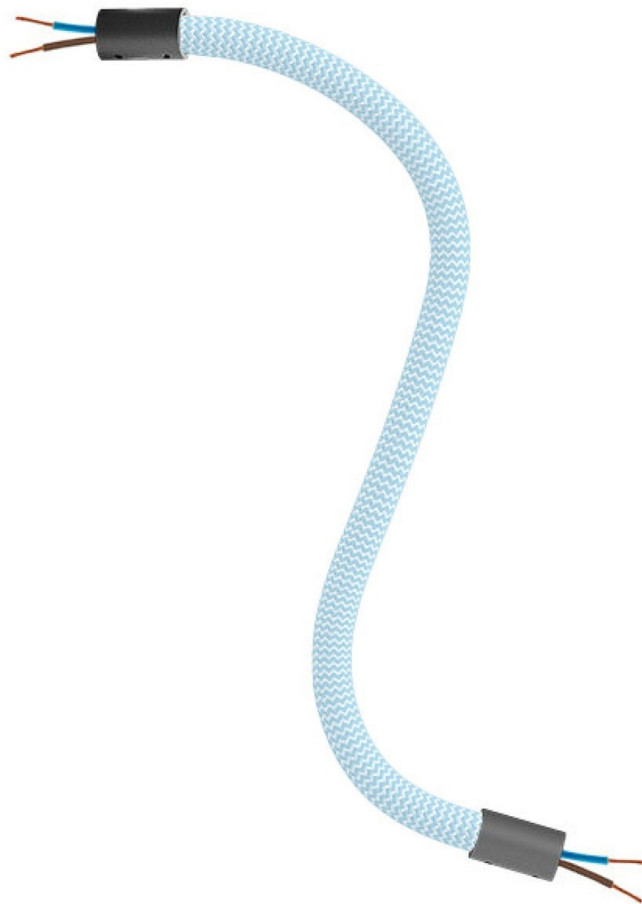

Reference: KFLEX30VNRM76

EAN13: 8050997302818

Product title:

Kit Creative Flex flexible tube in baby blue RM76 textile lining with metal terminals

Product attributes:

Finish: Matt White, Black

Length: 30 cm, 60 cm, 90 cm

Product image:

Product price:

\$24.80 tax included

Product short description:

Baby blue, denim drift, light blue: this colour has many names (and many shades), but it remains the one and only when it comes to charm. This is why we decided to offer our Creative Flex in this tone.

This flexible and adjustable extension with textile lining can be paired with any Creative-Cables rose or lamp holder, and reshaped as many times as you wish by simply using your hands.

Available in 3 lengths (30 cm, 60 cm and 90 cm), a one-of-a-kind addition to any piece of furniture, whether it be at the heart of a charming table lamp, part of a lively wall lamp or a contemporary ceiling lamp.

Product description:

Technical specifications:

- Diameter: 10 mm fortified in selected textile covering
- Flex Length: 30, 60 o 90 cm
- Pre threaded cables from 2x0.75 mm² with double insulation
- Acetate sheath in baby blue colour RM76