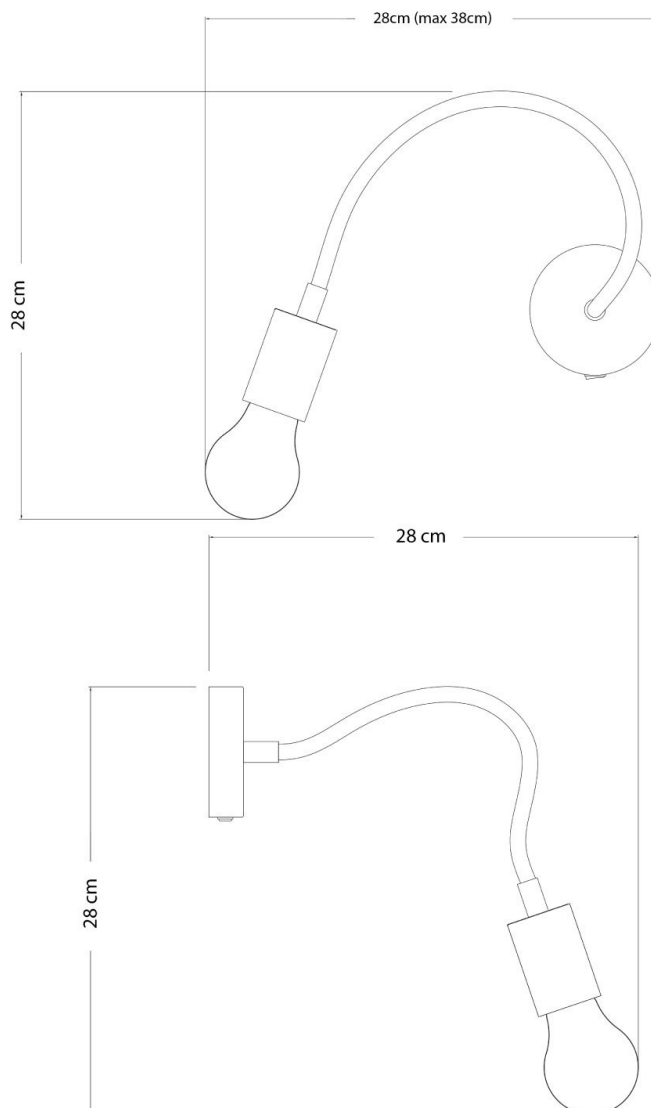

Reference: APMSWFLGUVN30VNRM04-L
EAN13: 8050997311803

Product title:

Fermaluce Flex 30 Lamp with mini rose with switch and mini spotlight GU1d0

Product attributes:

Light bulb: With bulb

Finish: Matt White, Black, Brushed bronze

Product image:

Product price:

\$72.80 tax included

Product short description:

To move around your bed or nightstand and make sure the lamp follows. To create a warm and tidy reading nook. To accommodate any situation where you need to turn a light source into a lamp, our Fermaluce will be the perfect fit thanks to its mini rose with built-in switch.

Mini rose, in selected finish: Ø 83 mm, height 25 mm, hole diameter 10 mm, material: metal, ceiling locking bracket
single pole switch 0/1 black

Flex arm with textile finish and metal terminals: length 30cm; Ø 10mm, in selected finish

Mini LED GU10 spotlight, in selected finish: Ø 44 mm, height 76 mm, nominal tension 250 V, nominal current 2kV, pressure cable clamps 0.5 mm²:0.75 mm², certifications: EN60838-1:2017+A1

Lightbulb spotlight [CAGU10R11]: LED, 3.2W, 260 Lm, 2700 K, Mini GU10 (MR11), F, Ø 34.5mm, height 46mm, not dimmable